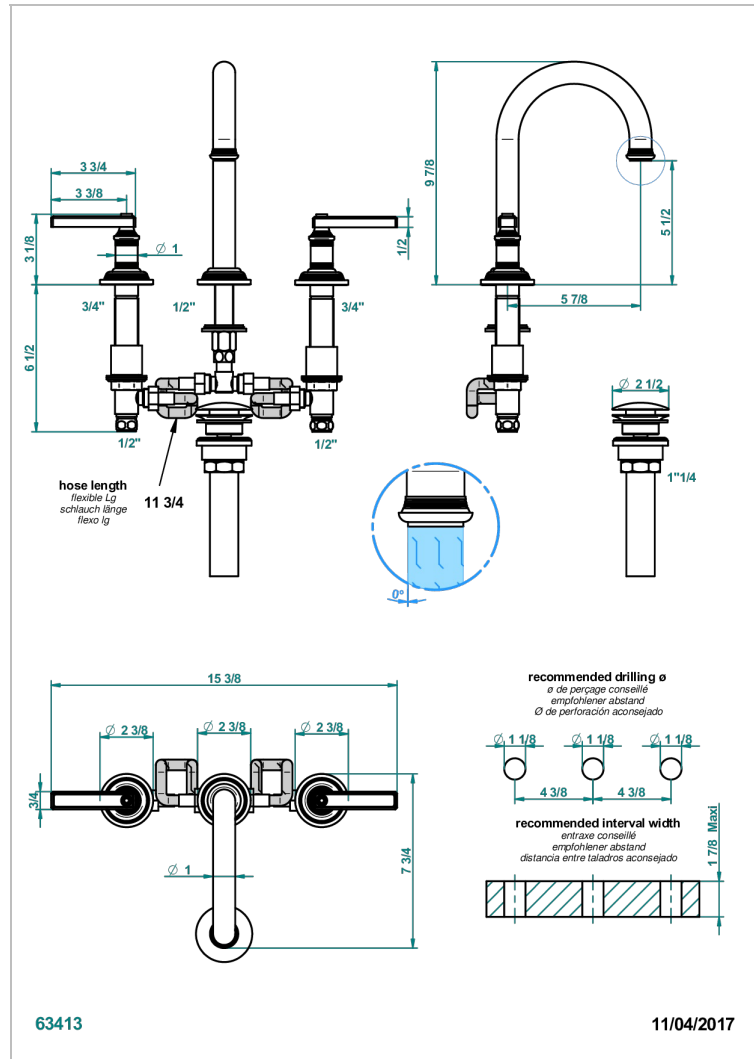

WEST COAST WHITE ONYX WITH LEVER HANDLES

U9H-152M/US

Rim mounted 3-hole basin mixer with waste for marble, high spout

CARACTERÍSTICAS

- West Coast White Onyx with lever handles
- Rim mounted 3-hole basin mixer with waste for marble, high spout