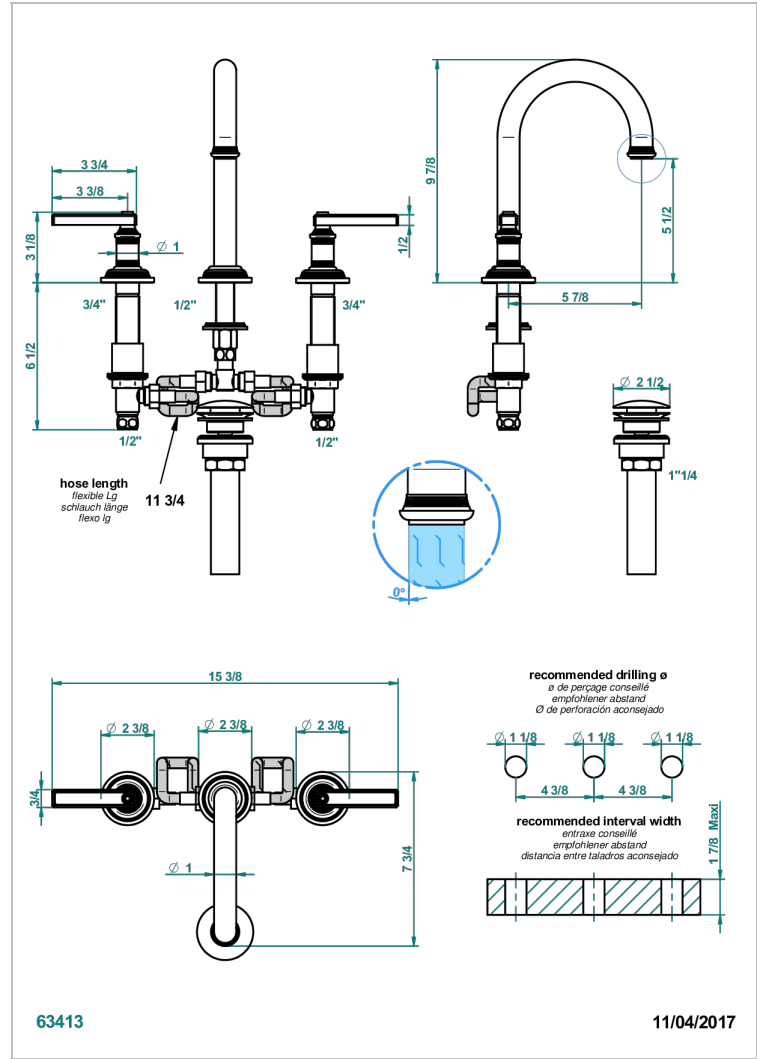

WEST COAST WHITE ONYX WITH LEVER HANDLES

U9H-152M/US

Widespread lavatory set, high spout with drain for 1 1/4" + countertop

CHARACTERISTIC

- West Coast White Onyx with lever handles
- Widespread lavatory set, high spout with drain for 1 1/4" + countertop