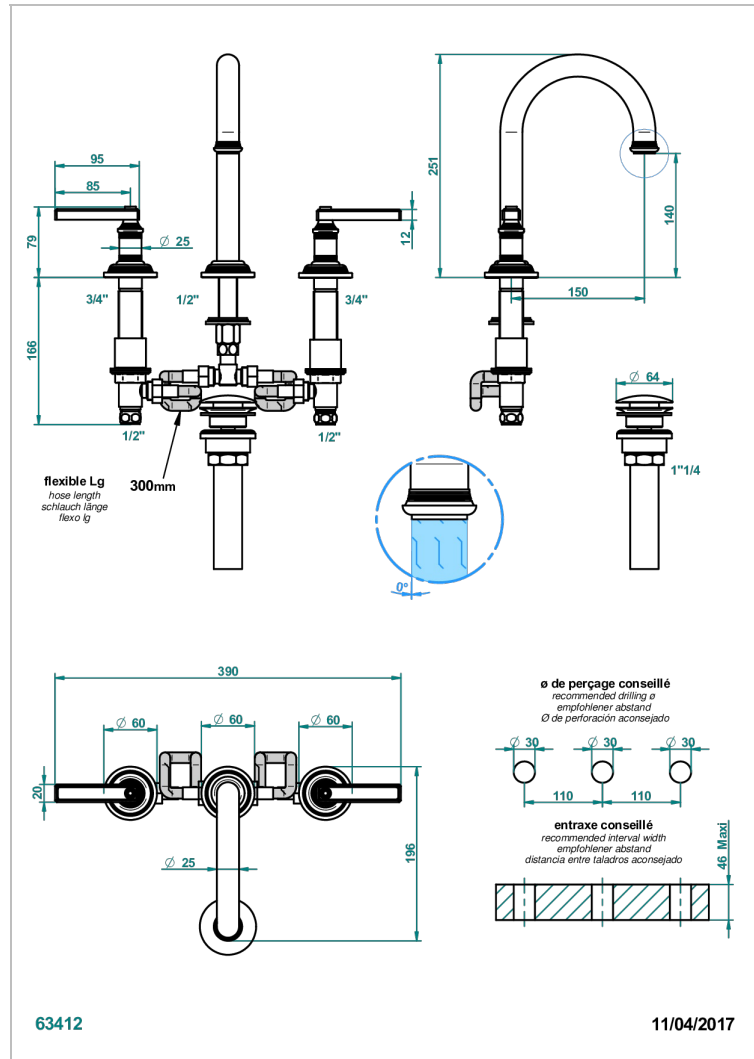

WEST COAST BLACK ONYX WITH LEVER

U9F-152M/US

Rim mounted 3-hole basin mixer with waste for marble, high spout

CARACTERÍSTICAS

- West Coast Black Onyx with lever
- Rim mounted 3-hole basin mixer with waste for marble, high spout