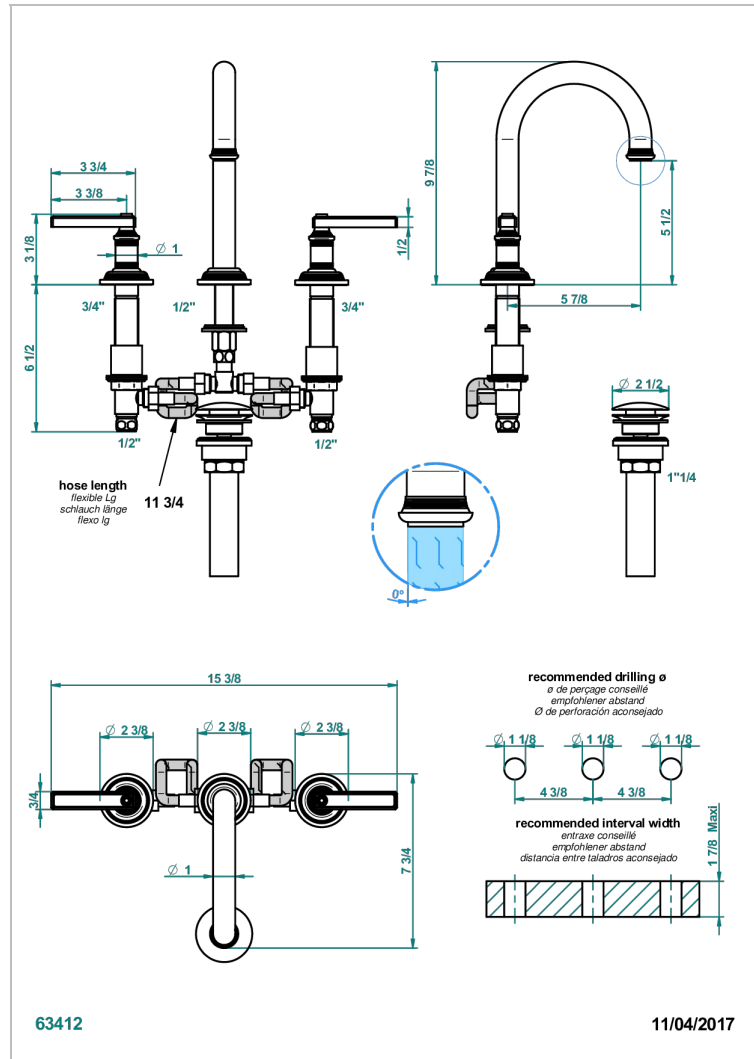

WEST COAST BLACK ONYX WITH LEVER

U9F-152M/US

Rim mounted 3-hole basin mixer with waste for marble, high spout

CARACTERÍSTICAS

- West Coast Black Onyx with lever
- Rim mounted 3-hole basin mixer with waste for marble, high spout