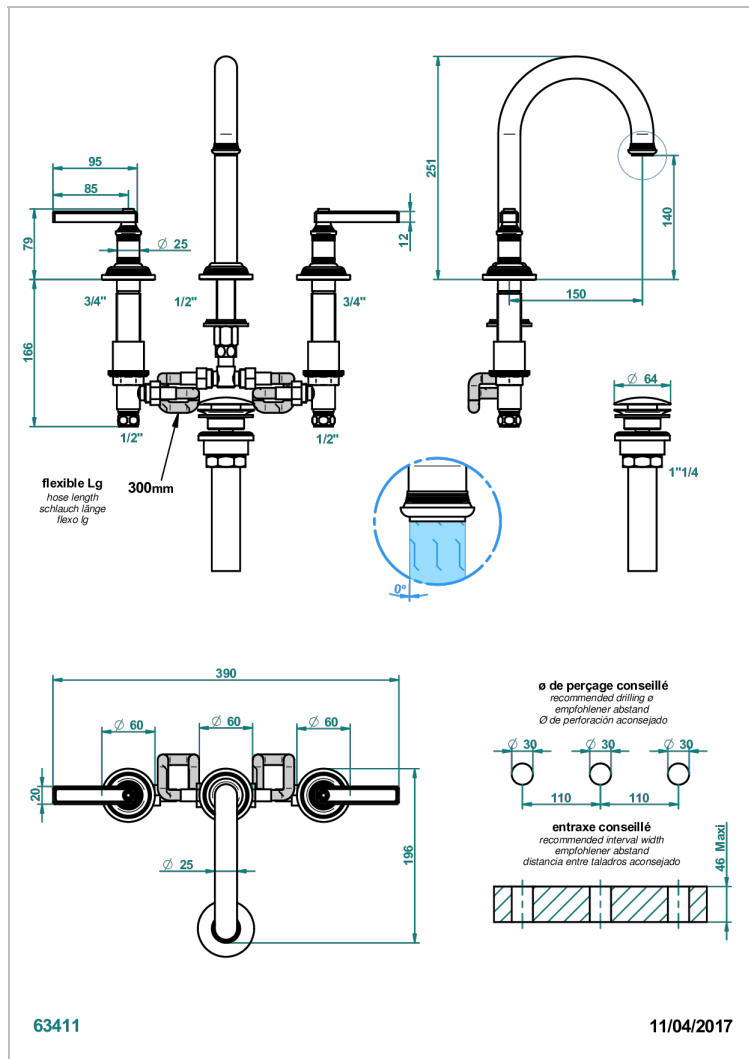

WEST COAST METAL WITH LEVER HANDLES

U9B-152M/US

Widespread lavatory set, high spout with drain for 1 1/4" + countertop

CHARACTERISTIC

- West Coast Metal with lever handles
- Widespread lavatory set, high spout with drain for 1 1/4" + countertop