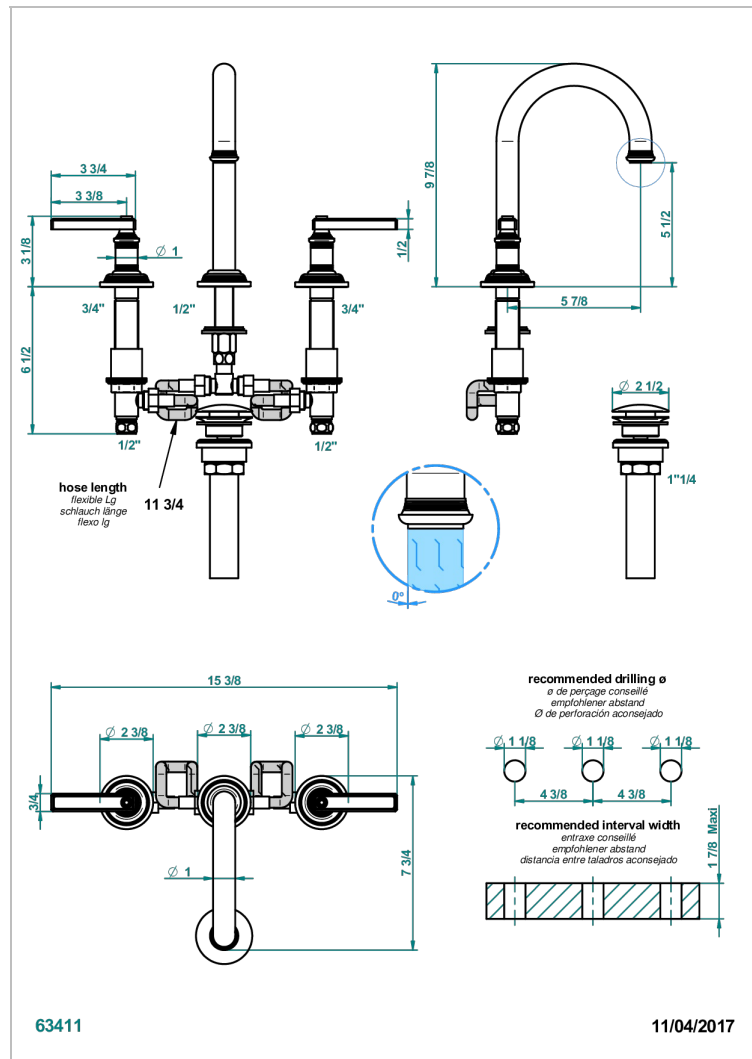

# WEST COAST METAL WITH LEVER HANDLES

U9B-152M/US

Widespread lavatory set, high spout with drain for 1 1/4" + countertop

## CHARACTERISTIC

- West Coast Metal with lever handles
- Widespread lavatory set, high spout with drain for 1 1/4" + countertop