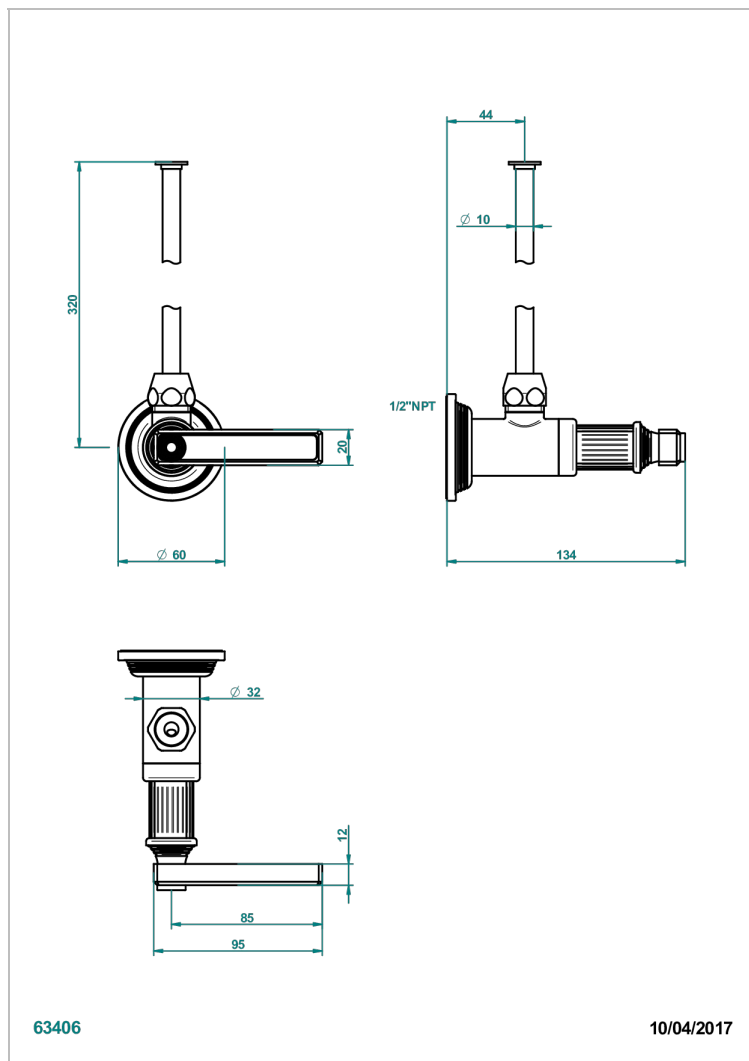

# GRAND CENTRAL METAL WITH LEVER

U9L-181/SWC

Angle valve with 3/8 toiletsupply quick adaptator set

THG<sup>®</sup>  
PARIS

## CARACTERÍSTICAS

- Grand central Metal with lever
- Angle valve with 3/8 toiletsupply quick adaptator set