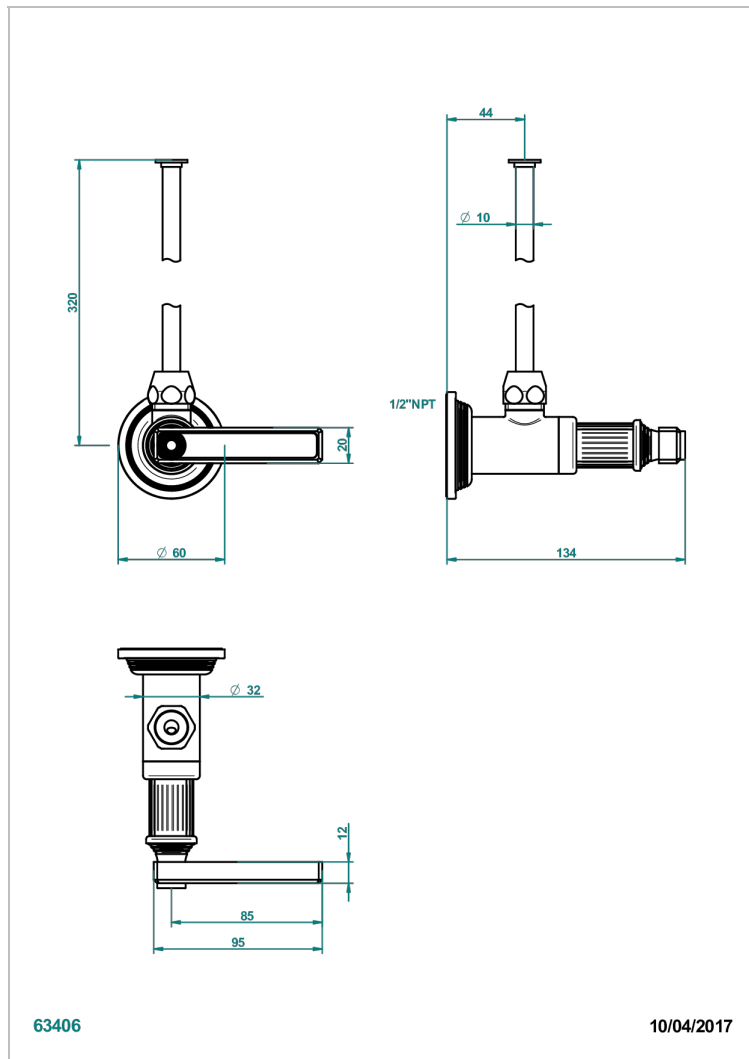

# GRAND CENTRAL METAL WITH LEVER HANDLES

U9L-181/SWC

Angle supply valve with 3/8" adaptor set for toilet

THG<sup>®</sup>  
PARIS

## CHARACTERISTIC

- Grand central Metal with lever handles
- Angle supply valve with 3/8" adaptor set for toilet