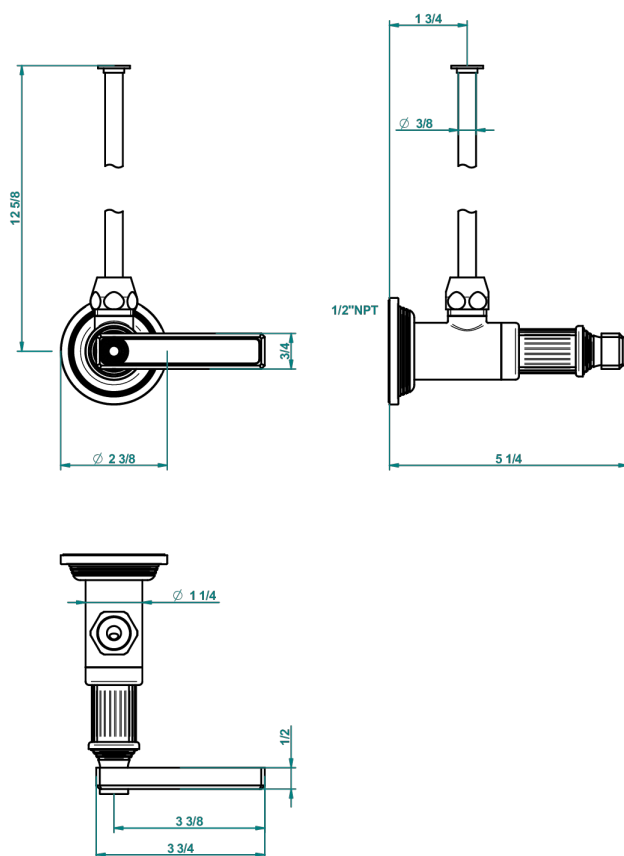

# GRAND CENTRAL METAL WITH LEVER

U9L-181/SWC

Angle valve with 3/8 toiletsupply quick adaptator set

THG<sup>®</sup>  
PARIS

63406

10/04/2017

## CARACTERÍSTICAS

- Grand central Metal with lever
- Angle valve with 3/8 toiletsupply quick adaptator set