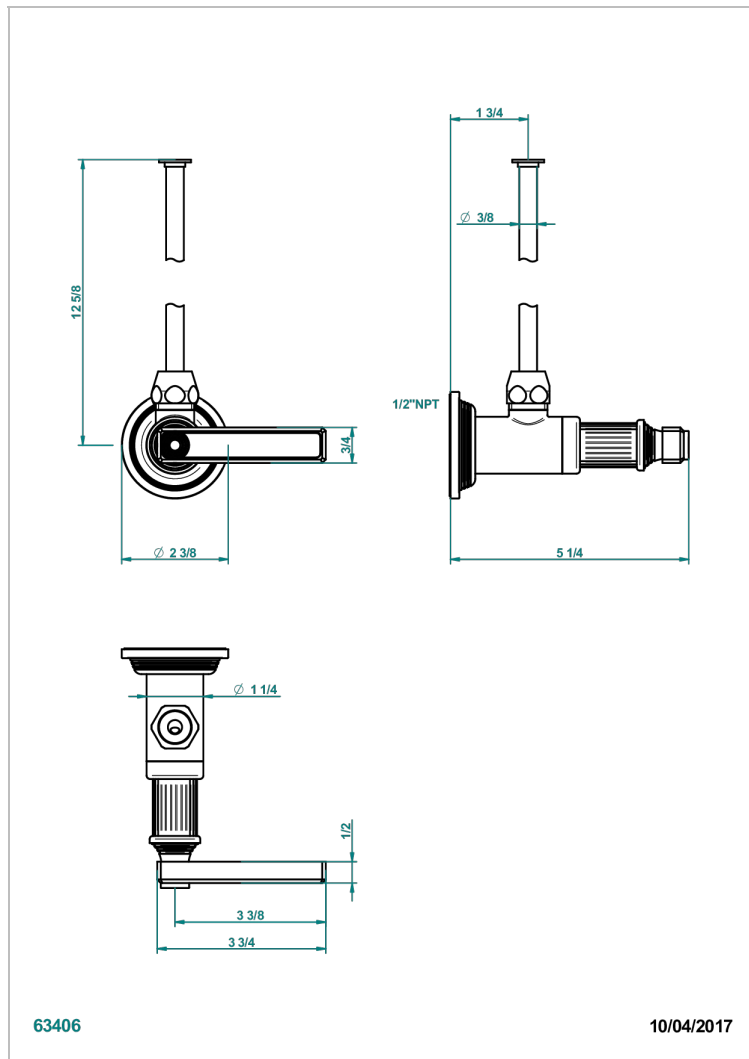

GRAND CENTRAL METAL WITH LEVER HANDLES

U9L-181/SWC

Angle supply valve with 3/8" adaptor set for toilet

CHARACTERISTIC

- Grand central Metal with lever handles
- Angle supply valve with 3/8" adaptor set for toilet