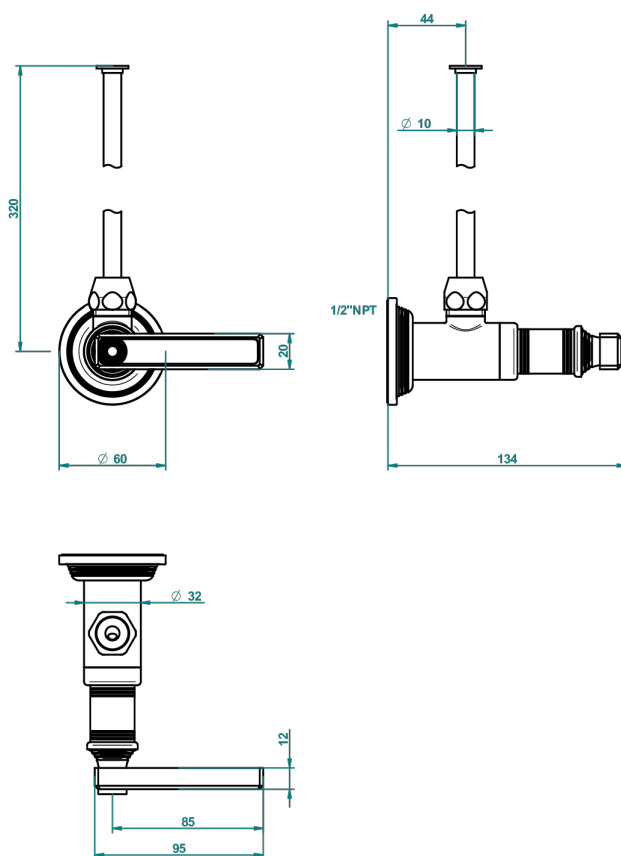

WEST COAST METAL WITH LEVER

U9B-181/SWC

Angle valve with 3/8 toiletsupply quick adaptator set

THG[®]
PARIS

63401

10/04/2017

CARACTERÍSTICAS

- West Coast Metal with lever
- Angle valve with 3/8 toiletsupply quick adaptator set