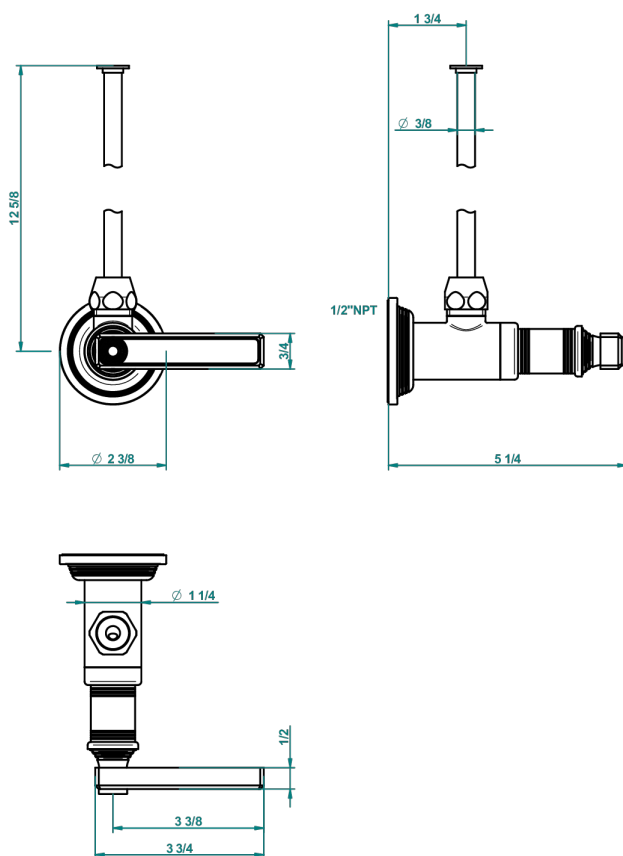

WEST COAST METAL WITH LEVER

U9B-181/SWC

Angle valve with 3/8 toiletsupply quick adaptator set

THG[®]
PARIS

63401

10/04/2017

CARACTERÍSTICAS

- West Coast Metal with lever
- Angle valve with 3/8 toiletsupply quick adaptator set