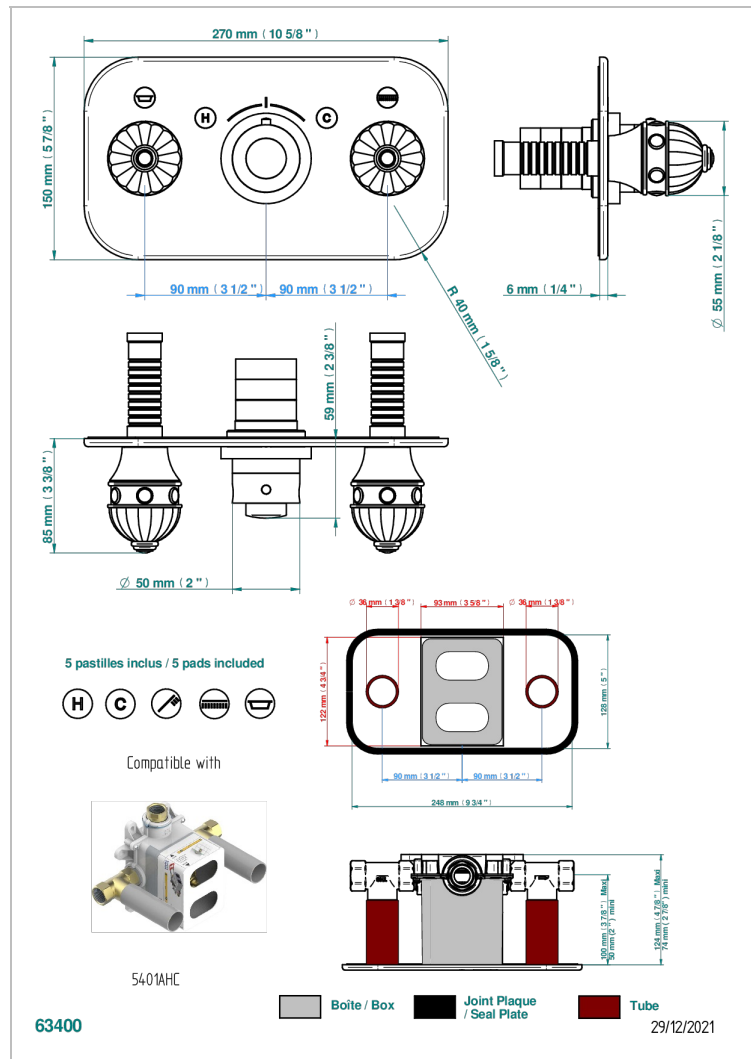

AMBOISE BLACK ONYX

A1M-5401BEH

THG
PARIS

Trim for THG thermostat with 2 valves ref. 5 401AHM/US rough part supplied with fixing box , item to be installed horizontal

CHARACTERISTIC

- Amboise Black Onyx
- Trim for THG thermostat with 2 valves ref. 5 401AHM/US rough part supplied with fixing box , item to be installed horizontal