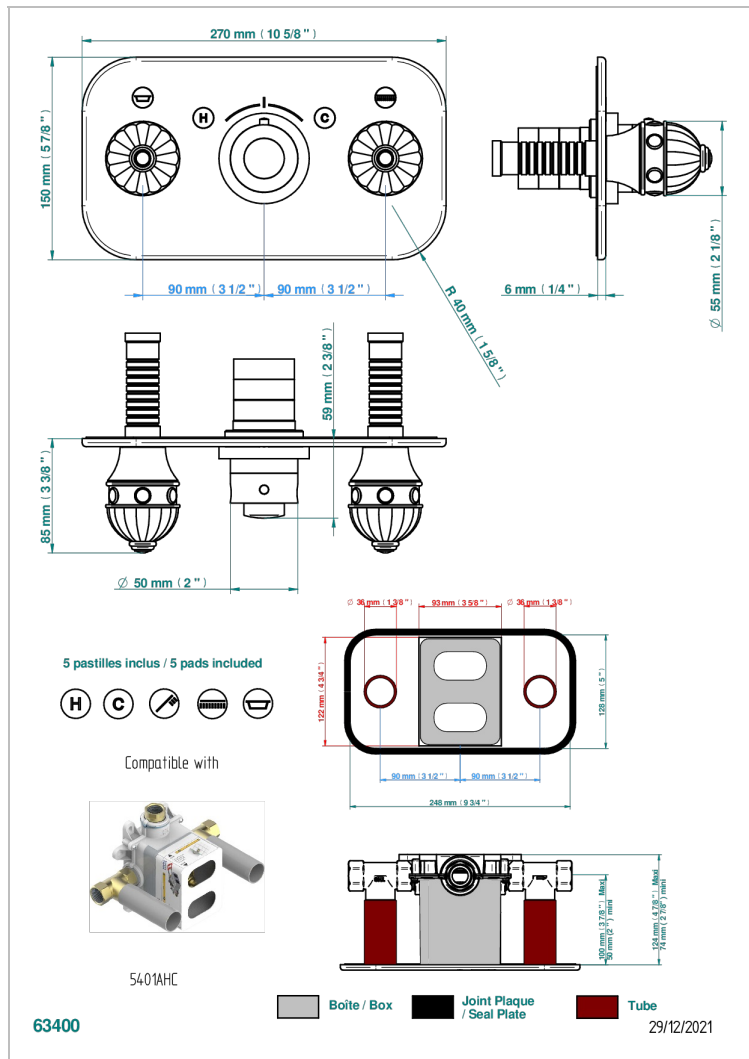

# AMBOISE BLACK ONYX

A1M-5401BEH

THG  
PARIS

Trim for thermostatic mixer with 2 valves item to be installed horizontal . to adapt on 5 401AHC or 5 401AHM

## CHARACTERISTIC

- Amboise Black Onyx
- Trim for thermostatic mixer with 2 valves item to be installed horizontal . to adapt on 5 401AHC or 5 401AHM

## RELATED SKU'S

- Ref. G00-5401AHC 3/4" THG thermostat, 60 l/mn with two valves with wax cartridge delivered with a built-in box, without trim - to be installed horizontal ( for installation with cross handle)
- Ref. G00-5401AHM 3/4" THG thermostat, 60 l/mn with two valves with wax cartridge delivered with a built-in box, without trim - to be installed horizontal ( for installation with lever handle)