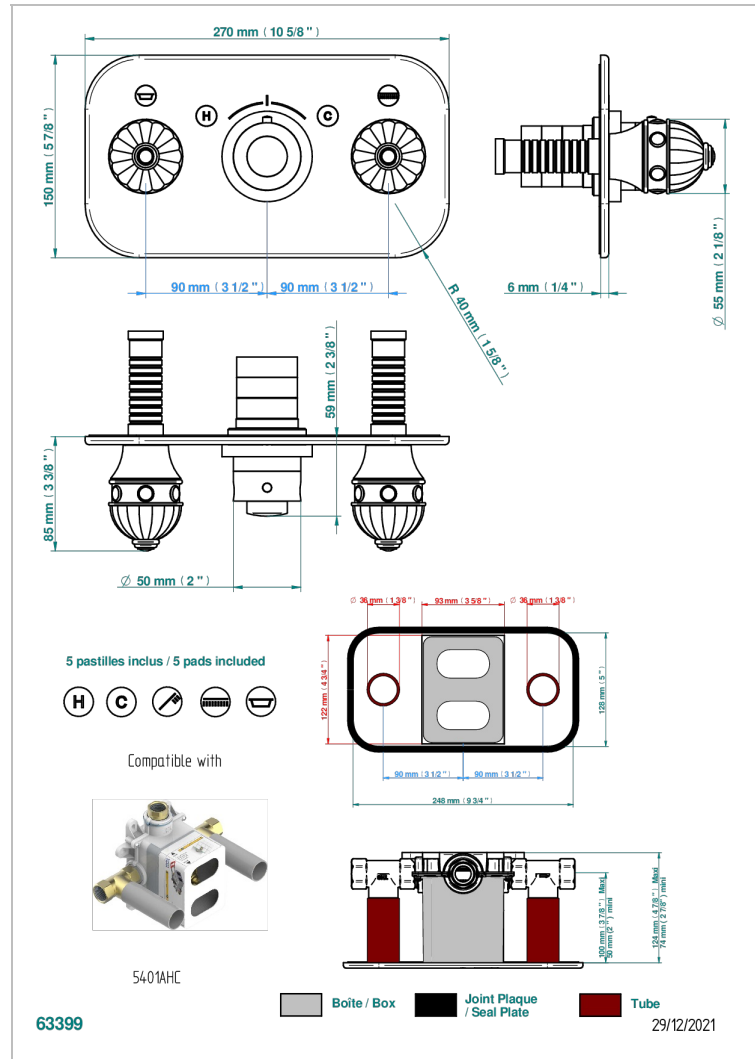

CHEVERNY RED JASPER

A1U-5401BEH

Trim for THG thermostat with 2 valves ref. 5 401AHM/US rough part supplied with fixing box , item to be installed horizontal

CHARACTERISTIC

- Cheverny red Jasper
- Trim for THG thermostat with 2 valves ref. 5 401AHM/US rough part supplied with fixing box , item to be installed horizontal