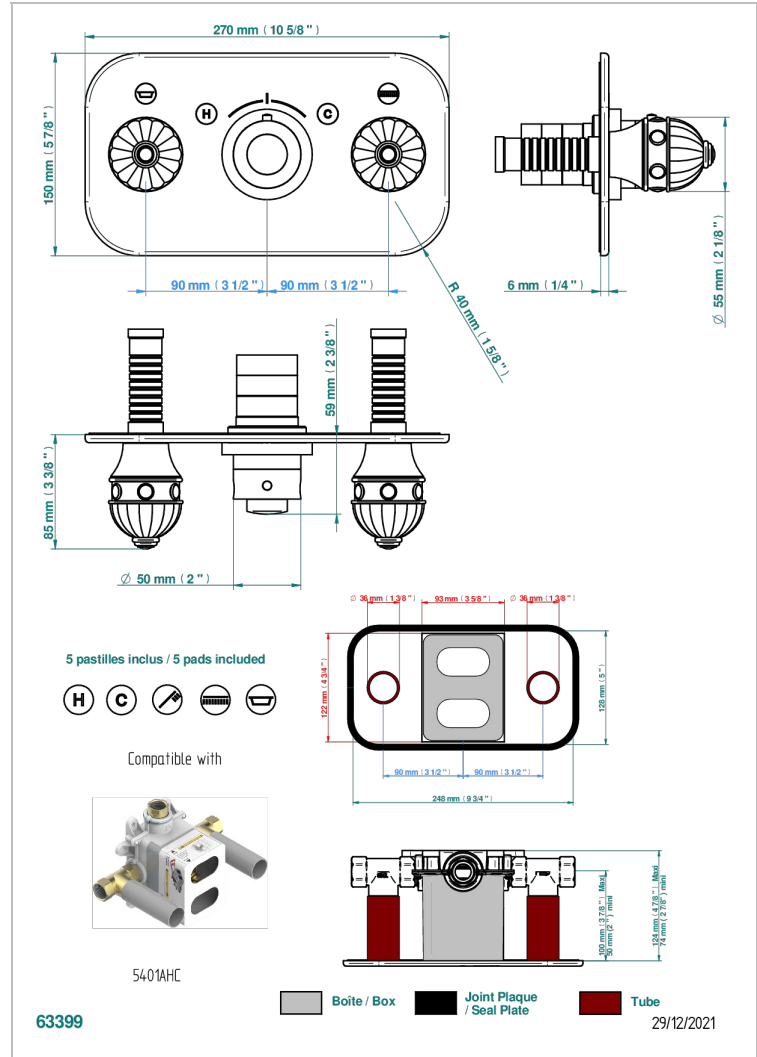

CHEVERNY JASPE ROJO

A1U-5401BEH

THG
PARIS

Trim for thermostatic mixer with 2 valves item to be installed horizontal . to adapt on 5 401AHC or 5 401AHM

CARACTERÍSTICAS

- Cheverny Jaspe Rojo
- Trim for thermostatic mixer with 2 valves item to be installed horizontal . to adapt on 5 401AHC or 5 401AHM

PRODUCTOS RELACIONADOS

- Ref. G00-5401AHC 3/4" THG thermostat, 60 l/mn with two valves with wax cartridge delivered with a built-in box, without trim - to be installed horizontal (for installation with cross handle)
- Ref. G00-5401AHM 3/4" THG thermostat, 60 l/mn with two valves with wax cartridge delivered with a built-in box, without trim - to be installed horizontal (for installation with lever handle)