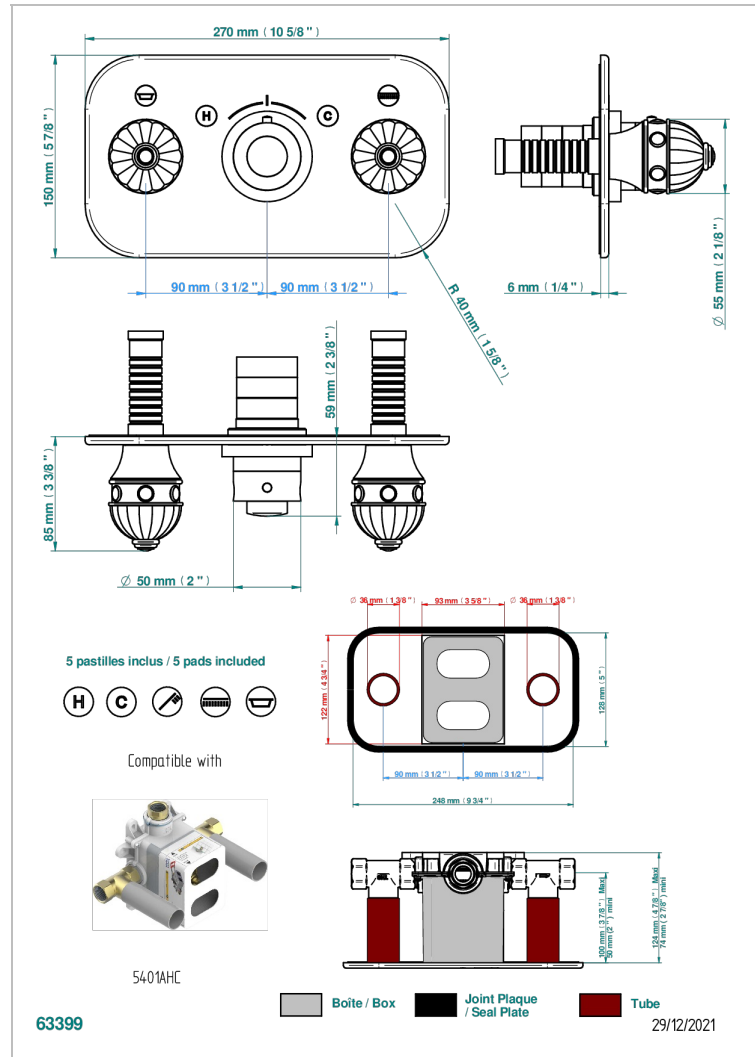

CHEVERNY RED JASPER

A1U-5401BEH

THG
PARIS

Trim for thermostatic mixer with 2 valves item to be installed horizontal . to adapt on 5 401AHC or 5 401AHM

CHARACTERISTIC

- Cheverny red Jasper
- Trim for thermostatic mixer with 2 valves item to be installed horizontal . to adapt on 5 401AHC or 5 401AHM

RELATED SKU'S

- Ref. G00-5401AHC 3/4" THG thermostat, 60 l/mn with two valves with wax cartridge delivered with a built-in box, without trim - to be installed horizontal (for installation with cross handle)
- Ref. G00-5401AHM 3/4" THG thermostat, 60 l/mn with two valves with wax cartridge delivered with a built-in box, without trim - to be installed horizontal (for installation with lever handle)