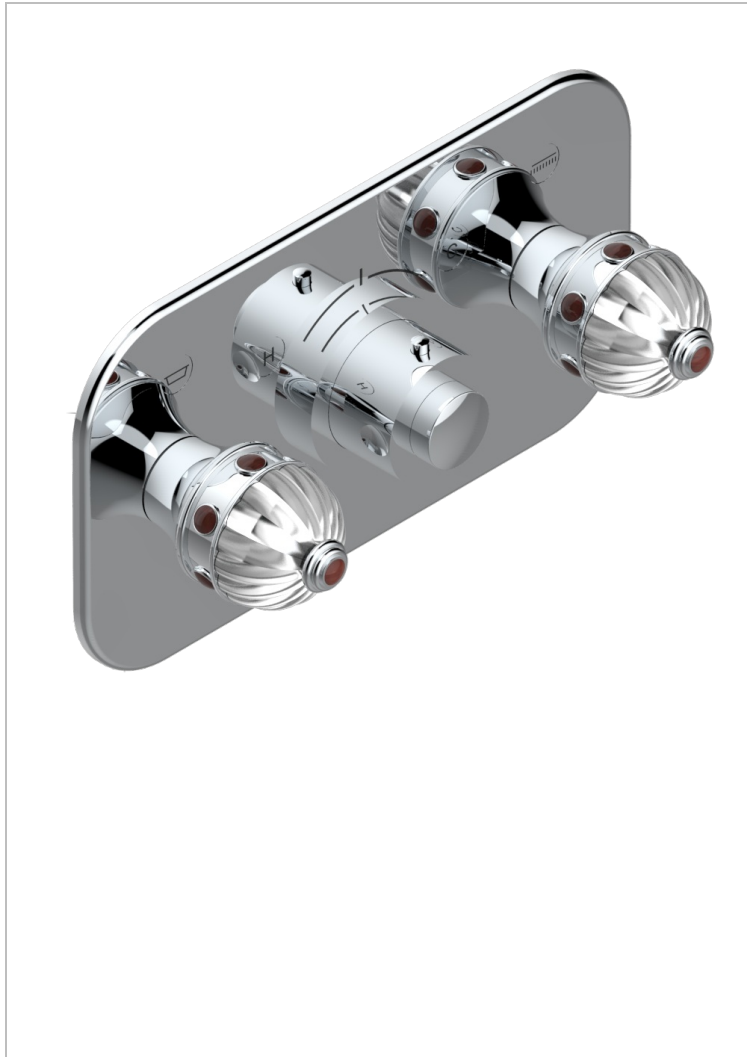

CHEVERNY RED JASPER

A1U-5401BEH

THG
PARIS

Trim for thermostatic mixer with 2 valves item to be installed horizontal . to adapt on 5 401AHC or 5 401AHM

CHARACTERISTIC

- Cheverny red Jasper
- Trim for thermostatic mixer with 2 valves item to be installed horizontal . to adapt on 5 401AHC or 5 401AHM

RELATED SKU'S

- Ref. G00-5401AHC 3/4" THG thermostat, 60 l/mn with two valves with wax cartridge delivered with a built-in box, without trim - to be installed horizontal (for installation with cross handle)
- Ref. G00-5401AHM 3/4" THG thermostat, 60 l/mn with two valves with wax cartridge delivered with a built-in box, without trim - to be installed horizontal (for installation with lever handle)

AVAILABLE FINITIONS

Antique nickel - H28
Black ceram - D30
Blush PVD - H62
Brass color PVD - H49
Brown bronze color PVD - F33
Gold color PVD - H52

Graphite PVD - H64
Matt Umber PVD - H67
Matt blush PVD - H60
Matt brass color PVD - H50
Matt brown bronze color PVD - F34
Matt chrome - C02