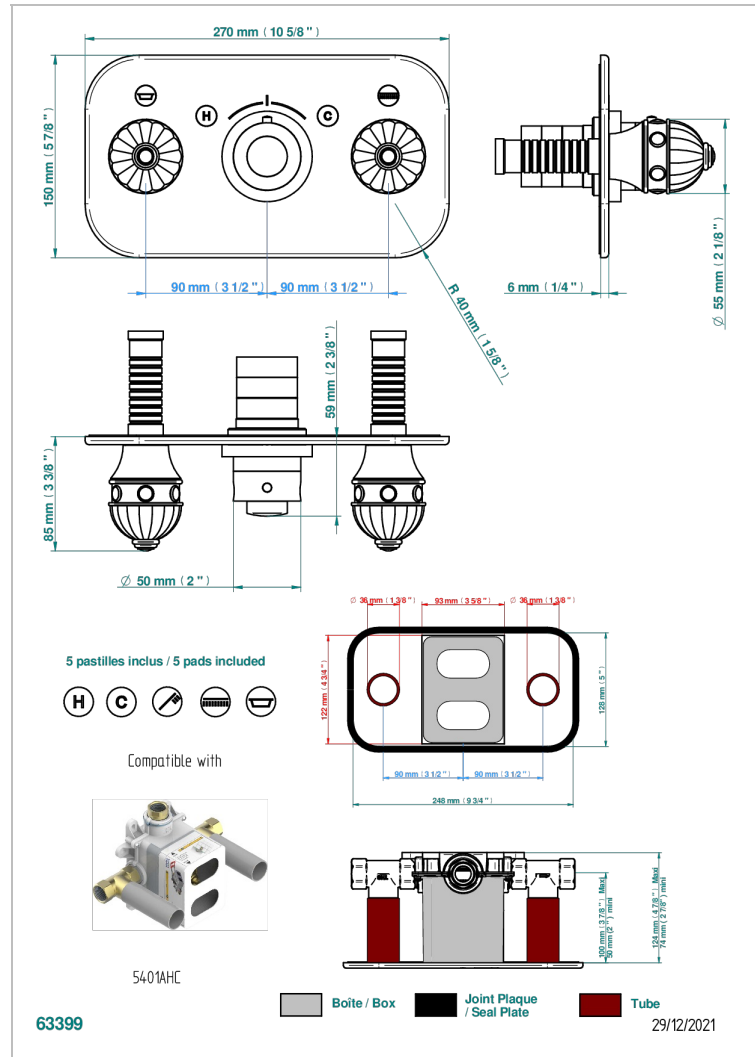

# CHEVERNY RED JASPER

A1U-5401BEH

THG  
PARIS

Trim for thermostatic mixer with 2 valves item to be installed horizontal . to adapt on 5 401AHC or 5 401AHM

## CHARACTERISTIC

- Cheverny red Jasper
- Trim for thermostatic mixer with 2 valves item to be installed horizontal . to adapt on 5 401AHC or 5 401AHM

## RELATED SKU'S

- Ref. G00-5401AHC 3/4" THG thermostat, 60 l/mn with two valves with wax cartridge delivered with a built-in box, without trim - to be installed horizontal ( for installation with cross handle)
- Ref. G00-5401AHM 3/4" THG thermostat, 60 l/mn with two valves with wax cartridge delivered with a built-in box, without trim - to be installed horizontal ( for installation with lever handle)