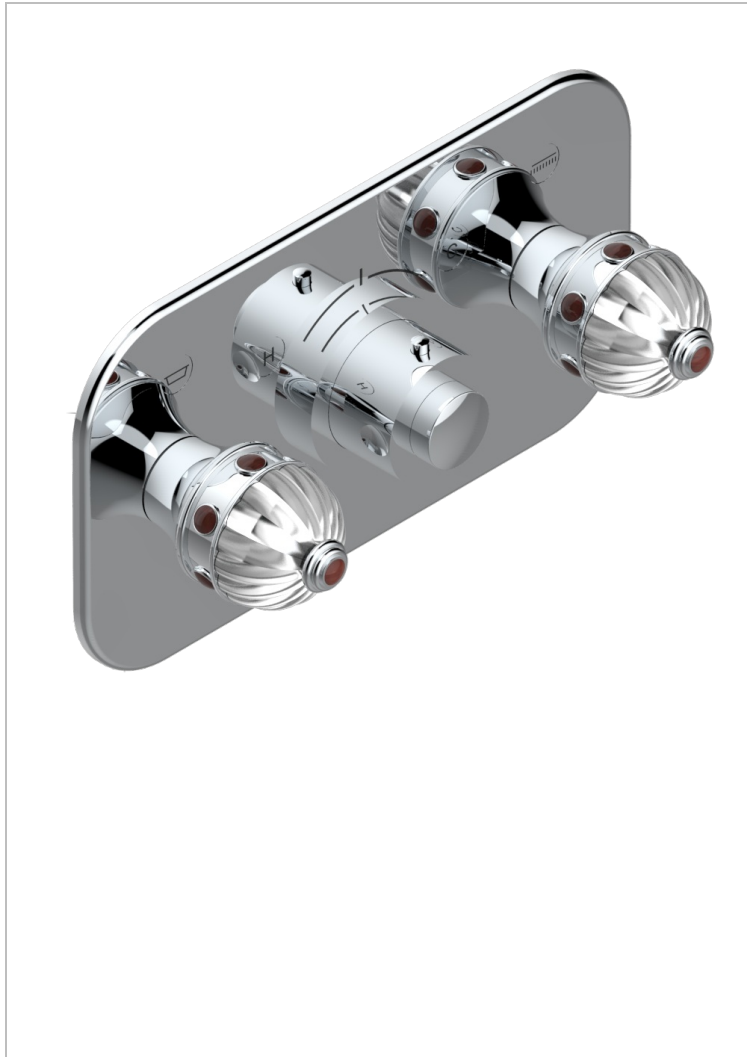

# CHEVERNY RED JASPER

A1U-5401BEH

THG  
PARIS

Trim for thermostatic mixer with 2 valves item to be installed horizontal . to adapt on 5 401AHC or 5 401AHM

## CHARACTERISTIC

- Cheverny red Jasper
- Trim for thermostatic mixer with 2 valves item to be installed horizontal . to adapt on 5 401AHC or 5 401AHM

## RELATED SKU'S

- Ref. G00-5401AHC 3/4" THG thermostat, 60 l/mn with two valves with wax cartridge delivered with a built-in box, without trim - to be installed horizontal ( for installation with cross handle)
- Ref. G00-5401AHM 3/4" THG thermostat, 60 l/mn with two valves with wax cartridge delivered with a built-in box, without trim - to be installed horizontal ( for installation with lever handle)

## AVAILABLE FINITIONS

Antique nickel - H28  
Black ceram - D30  
Blush PVD - H62  
Brass color PVD - H49  
Brown bronze color PVD - F33  
Gold color PVD - H52

Graphite PVD - H64  
Matt Umber PVD - H67  
Matt blush PVD - H60  
Matt brass color PVD - H50  
Matt brown bronze color PVD - F34  
Matt chrome - C02