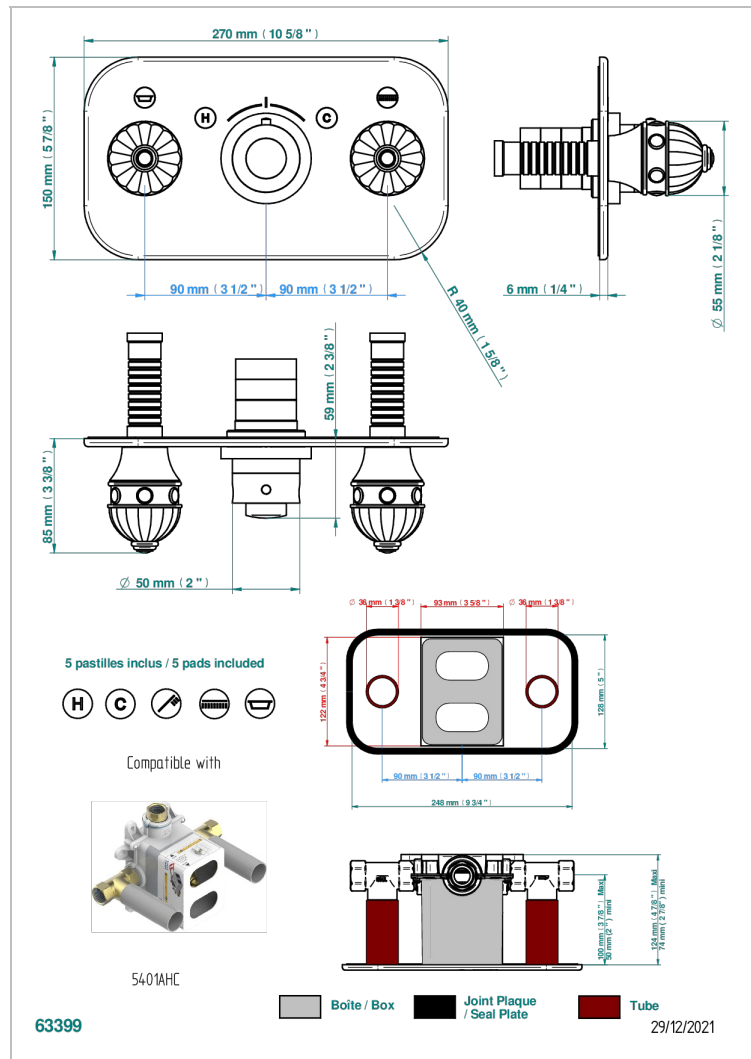

AMBOISE RED JASPER

A1L-5401BEH

Trim for THG thermostat with 2 valves ref. 5 401AHM/US rough part supplied with fixing box , item to be installed horizontal

CHARACTERISTIC

- Amboise Red Jasper
- Trim for THG thermostat with 2 valves ref. 5 401AHM/US rough part supplied with fixing box , item to be installed horizontal