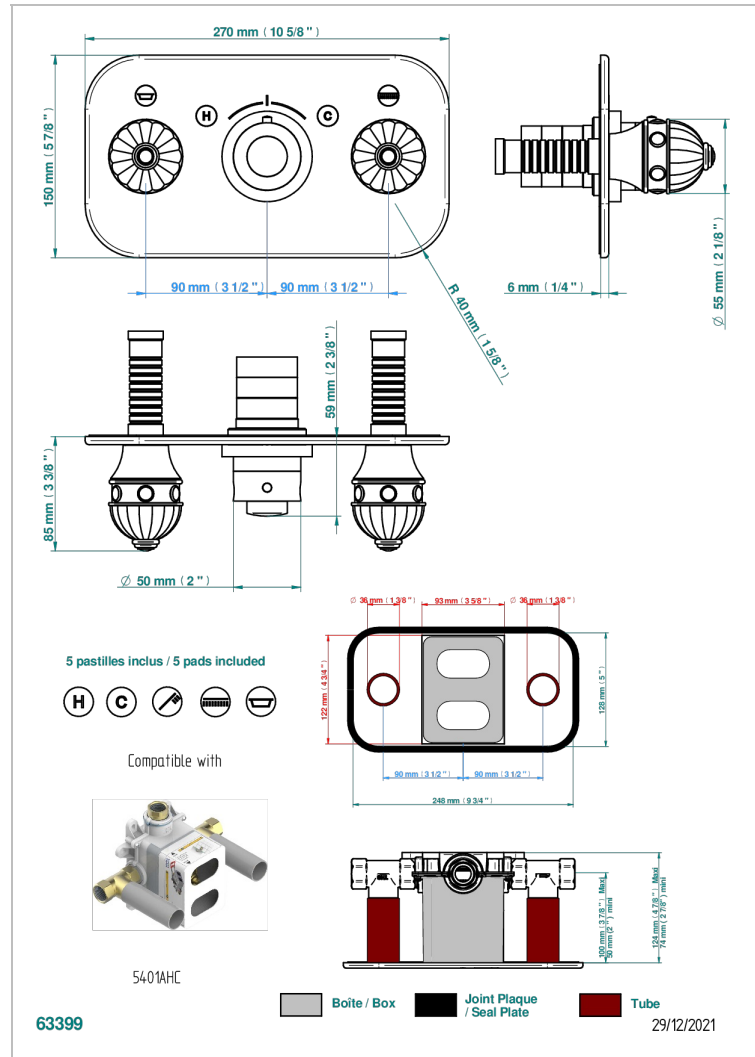

# AMBOISE RED JASPER

A1L-5401BEH

Trim for thermostatic mixer with 2 valves item to be installed horizontal . to adapt on 5 401AHC or 5 401AHM

## CHARACTERISTIC

- Amboise Red Jasper
- Trim for thermostatic mixer with 2 valves item to be installed horizontal . to adapt on 5 401AHC or 5 401AHM

## RELATED SKU'S

- Ref. G00-5401AHC 3/4" THG thermostat, 60 l/mn with two valves with wax cartridge delivered with a built-in box, without trim - to be installed horizontal ( for installation with cross handle)
- Ref. G00-5401AHM 3/4" THG thermostat, 60 l/mn with two valves with wax cartridge delivered with a built-in box, without trim - to be installed horizontal ( for installation with lever handle)