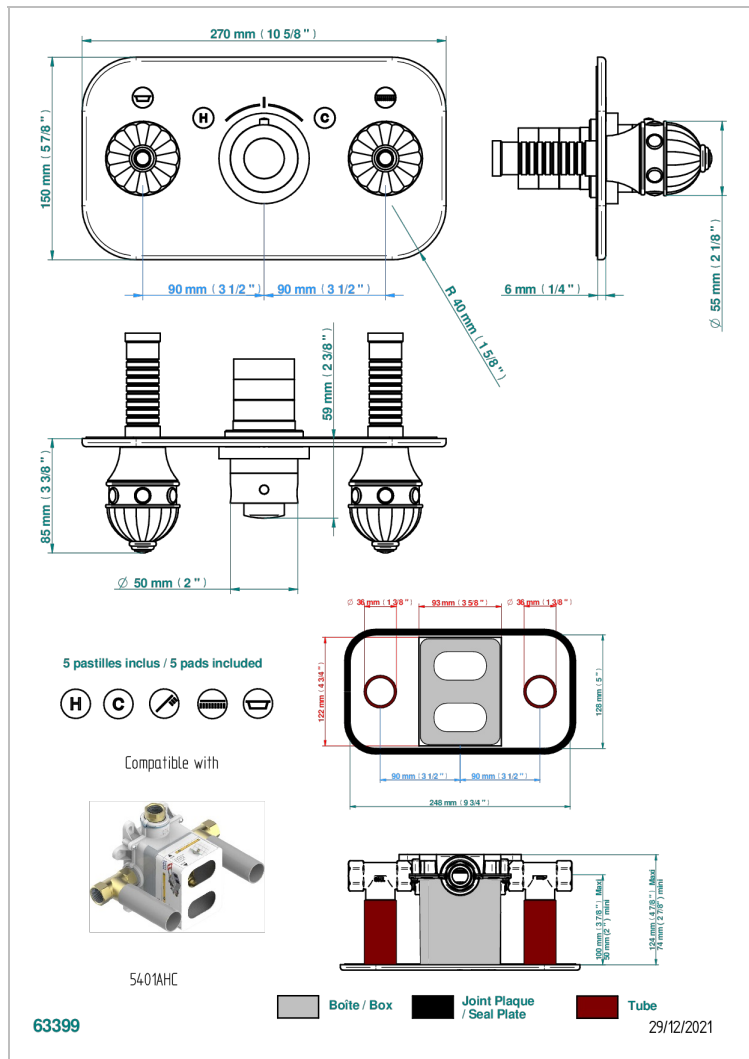

AMBOISE RED JASPER

A1L-5401BEH

THG
PARIS

Trim for thermostatic mixer with 2 valves item to be installed horizontal . to adapt on 5 401AHC or 5 401AHM

CHARACTERISTIC

- Amboise Red Jasper
- Trim for thermostatic mixer with 2 valves item to be installed horizontal . to adapt on 5 401AHC or 5 401AHM

RELATED SKU'S

- Ref. G00-5401AHC 3/4" THG thermostat, 60 l/mn with two valves with wax cartridge delivered with a built-in box, without trim - to be installed horizontal (for installation with cross handle)
- Ref. G00-5401AHM 3/4" THG thermostat, 60 l/mn with two valves with wax cartridge delivered with a built-in box, without trim - to be installed horizontal (for installation with lever handle)