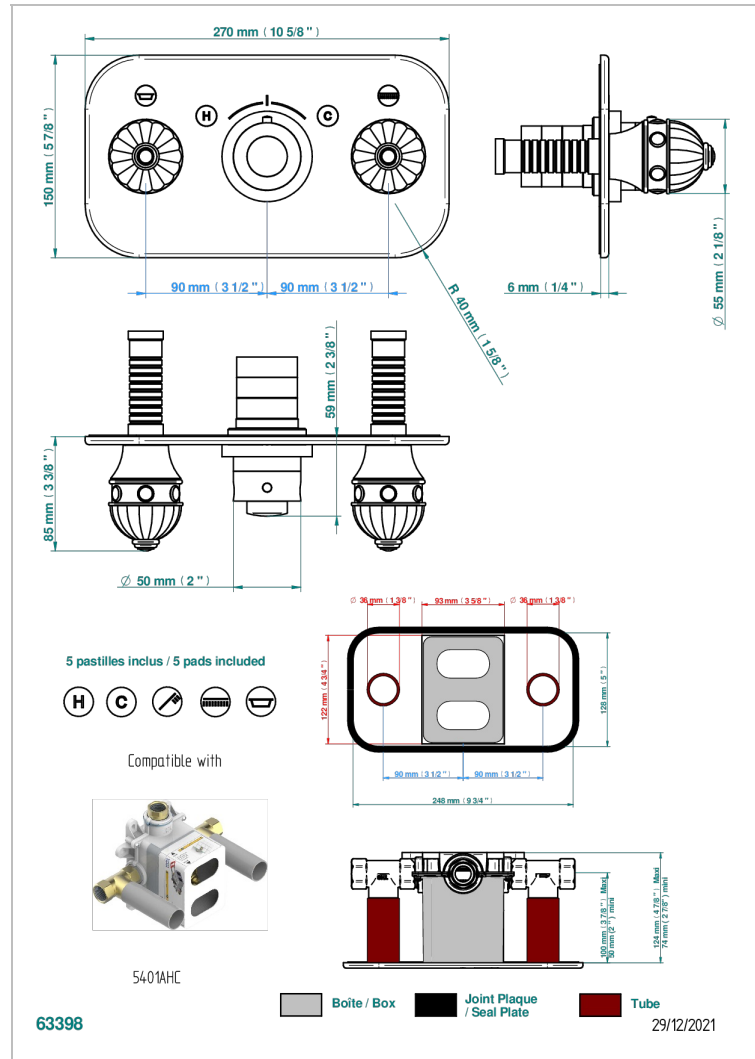

# CHEVERNY LAPIS LAZULI

A1T-5401BEH

THG  
PARIS

Trim for thermostatic mixer with 2 valves item to be installed horizontal . to adapt on 5 401AHC or 5 401AHM

## CARACTERÍSTICAS

- Cheverny Lapis Lazuli
- Trim for thermostatic mixer with 2 valves item to be installed horizontal . to adapt on 5 401AHC or 5 401AHM