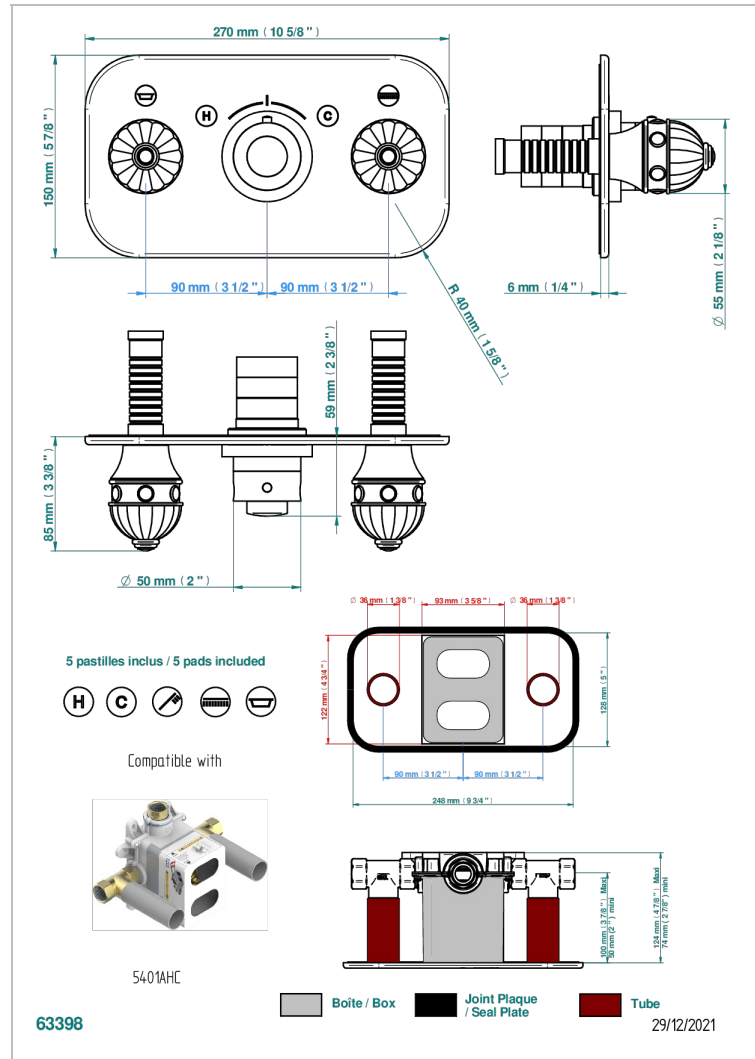

CHEVERNY LAPIS LAZULI

A1T-5401BEH

THG
PARIS

Trim for THG thermostat with 2 valves ref. 5 401AHM/US rough part supplied with fixing box , item to be installed horizontal

CHARACTERISTIC

- Cheverny Lapis Lazuli
- Trim for THG thermostat with 2 valves ref. 5 401AHM/US rough part supplied with fixing box , item to be installed horizontal