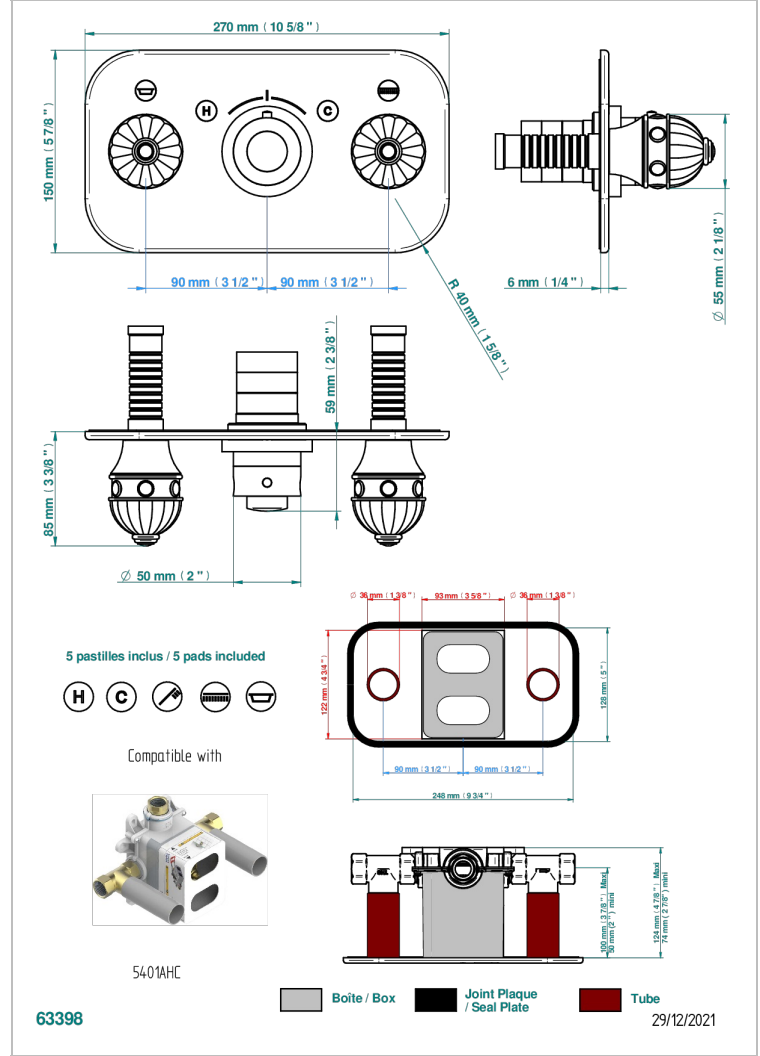

CHEVERNY LAPIS LAZULI

A1T-5401BEH

THG
PARIS

Trim for thermostatic mixer with 2 valves item to be installed horizontal . to adapt on 5 401AHC or 5 401AHM

CARACTERÍSTICAS

- Cheverny Lapis Lazuli
- Trim for thermostatic mixer with 2 valves item to be installed horizontal . to adapt on 5 401AHC or 5 401AHM

PRODUCTOS RELACIONADOS

- Ref. G00-5401AHC 3/4" THG thermostat, 60 l/mn with two valves with wax cartridge delivered with a built-in box, without trim - to be installed horizontal (for installation with cross handle)
- Ref. G00-5401AHM 3/4" THG thermostat, 60 l/mn with two valves with wax cartridge delivered with a built-in box, without trim - to be installed horizontal (for installation with lever handle)