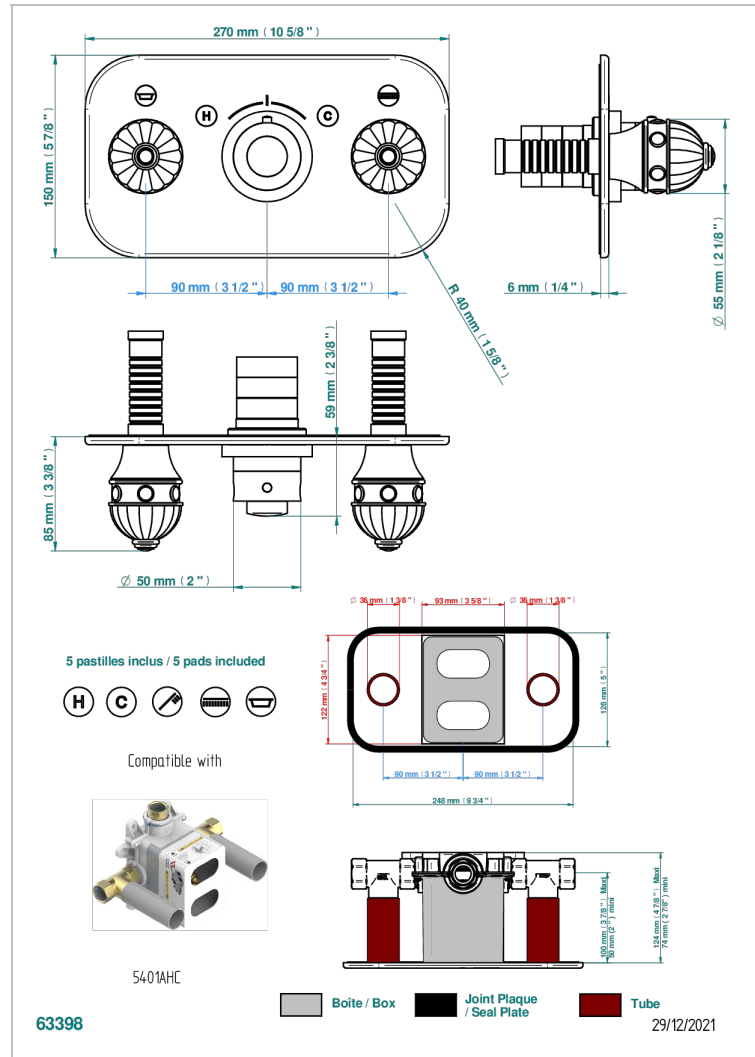

CHEVERNY LAPIS LAZULI

A1T-5401BEH

THG
PARIS

Trim for thermostatic mixer with 2 valves item to be installed horizontal . to adapt on 5 401AHC or 5 401AHM

CHARACTERISTIC

- Cheverny Lapis Lazuli
- Trim for thermostatic mixer with 2 valves item to be installed horizontal . to adapt on 5 401AHC or 5 401AHM

RELATED SKU'S

- Ref. G00-5401AHC 3/4" THG thermostat, 60 l/mn with two valves with wax cartridge delivered with a built-in box, without trim - to be installed horizontal (for installation with cross handle)
- Ref. G00-5401AHM 3/4" THG thermostat, 60 l/mn with two valves with wax cartridge delivered with a built-in box, without trim - to be installed horizontal (for installation with lever handle)