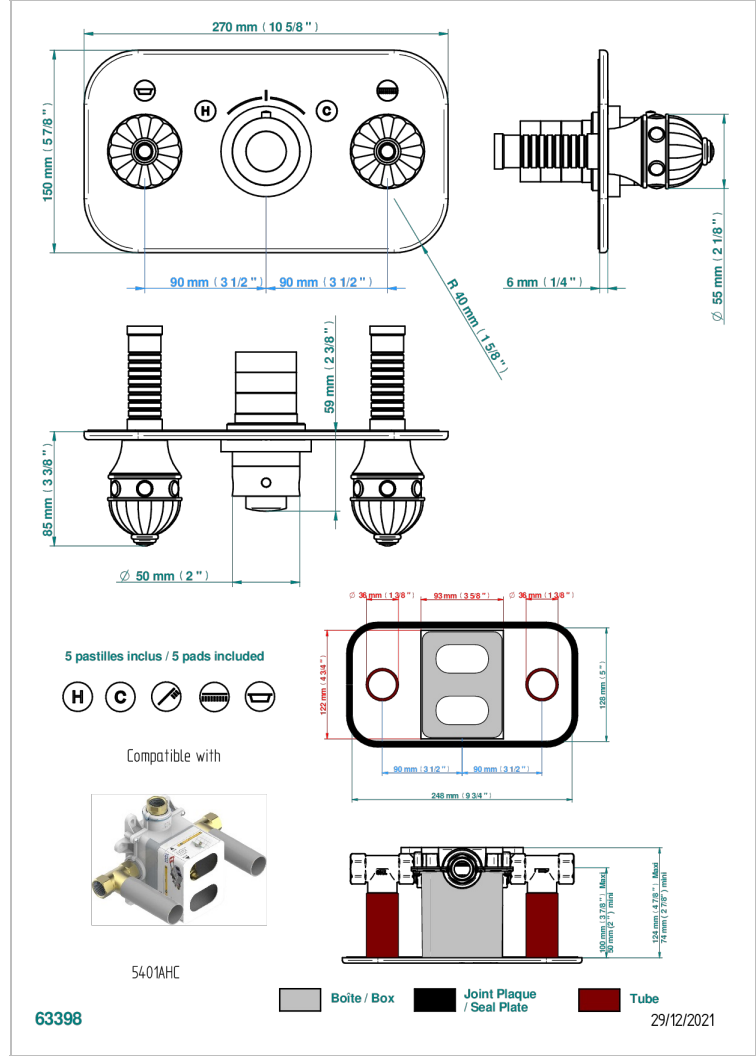

# AMBOISE LAPIS LAZULI

A1K-5401BEH

THG  
PARIS

Trim for THG thermostat with 2 valves ref. 5 401AHM/US rough part supplied with fixing box , item to be installed horizontal

## CHARACTERISTIC

- Amboise Lapis Lazuli
- Trim for THG thermostat with 2 valves ref. 5 401AHM/US rough part supplied with fixing box , item to be installed horizontal