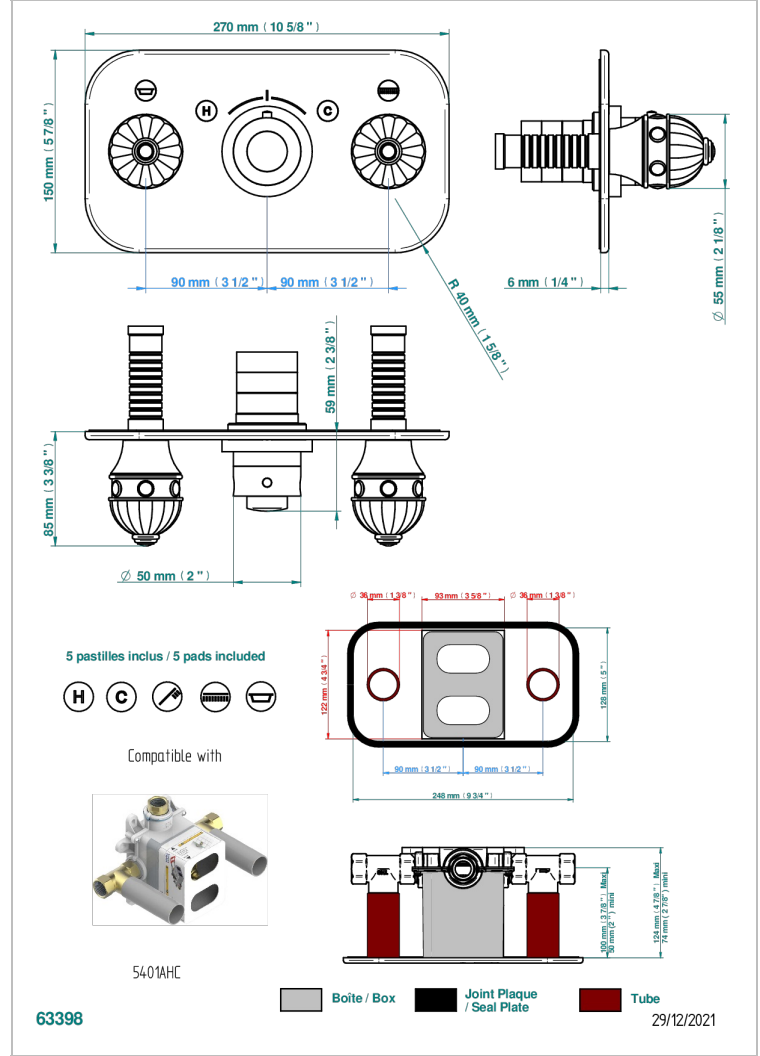

# AMBOISE LAPIS LAZULI

A1K-5401BEH

THG  
PARIS

Trim for thermostatic mixer with 2 valves item to be installed horizontal . to adapt on 5 401AHC or 5 401AHM

## CARACTERÍSTICAS

- Amboise Lapis Lazuli
- Trim for thermostatic mixer with 2 valves item to be installed horizontal . to adapt on 5 401AHC or 5 401AHM

## PRODUCTOS RELACIONADOS

- Ref. G00-5401AHC 3/4" THG thermostat, 60 l/mn with two valves with wax cartridge delivered with a built-in box, without trim - to be installed horizontal ( for installation with cross handle)
- Ref. G00-5401AHM 3/4" THG thermostat, 60 l/mn with two valves with wax cartridge delivered with a built-in box, without trim - to be installed horizontal ( for installation with lever handle)