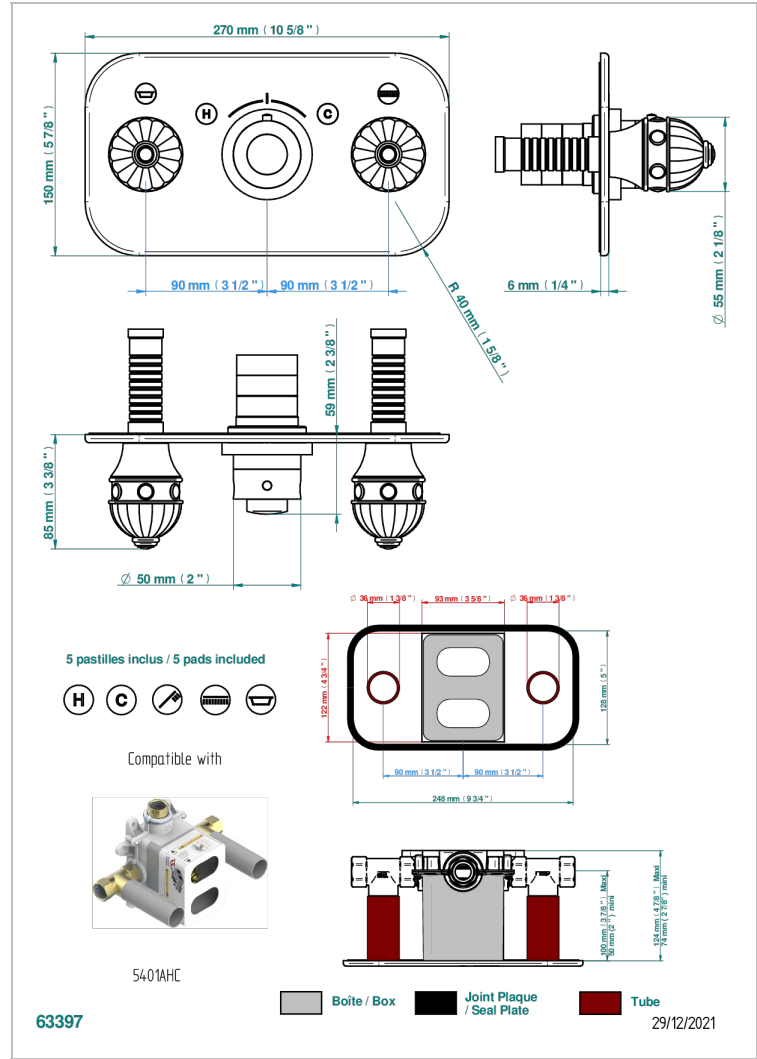

CHEVERNY MALACHITE

A1S-5401BEH

Trim for THG thermostat with 2 valves ref. 5 401AHM/US rough part supplied with fixing box , item to be installed horizontal

CHARACTERISTIC

- Cheverny Malachite
- Trim for THG thermostat with 2 valves ref. 5 401AHM/US rough part supplied with fixing box , item to be installed horizontal