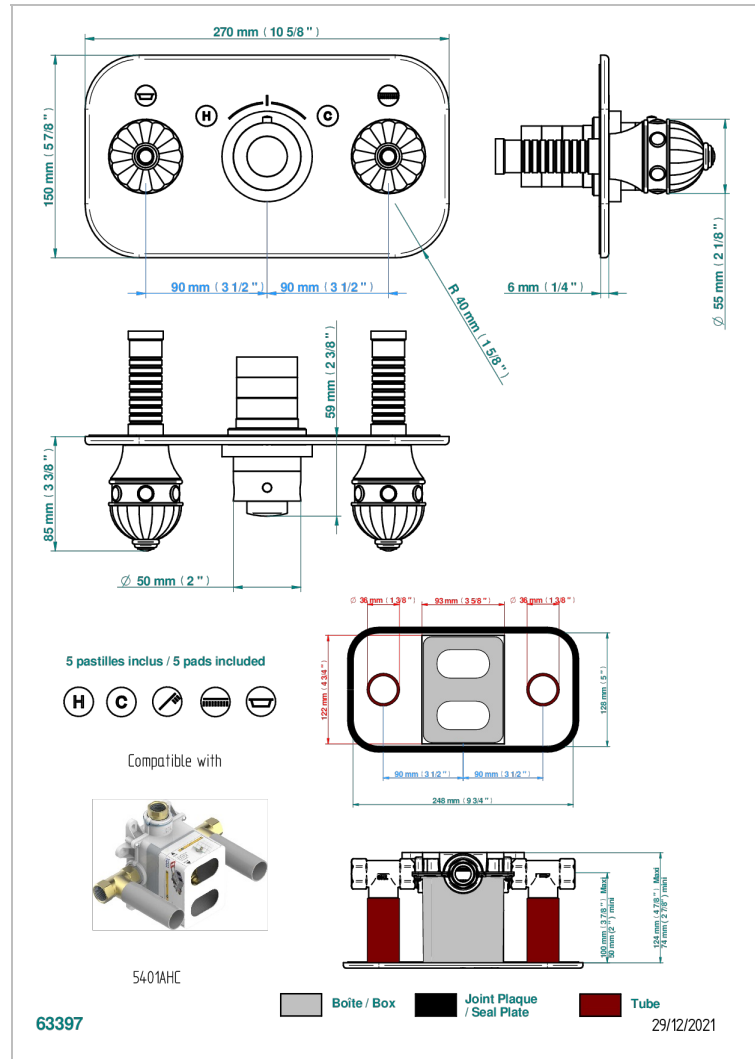

# CHEVERNY MALAQUITA

A1S-5401BEH

THG  
PARIS

Trim for thermostatic mixer with 2 valves item to be installed horizontal . to adapt on 5 401AHC or 5 401AHM

## CARACTERÍSTICAS

- Cheverny Malaquita
- Trim for thermostatic mixer with 2 valves item to be installed horizontal . to adapt on 5 401AHC or 5 401AHM

## PRODUCTOS RELACIONADOS

- Ref. G00-5401AHC 3/4" THG thermostat, 60 l/mn with two valves with wax cartridge delivered with a built-in box, without trim - to be installed horizontal ( for installation with cross handle)
- Ref. G00-5401AHM 3/4" THG thermostat, 60 l/mn with two valves with wax cartridge delivered with a built-in box, without trim - to be installed horizontal ( for installation with lever handle)