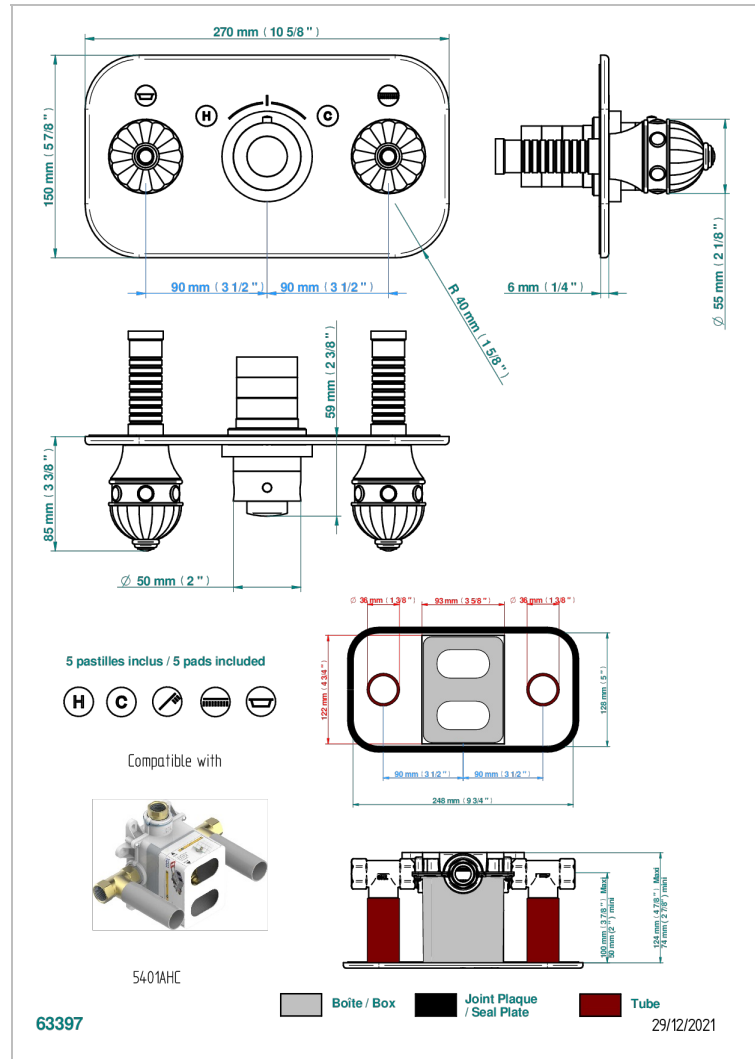

CHEVERNY MALAQUITA

A1S-5401BEH

THG
PARIS

Trim for thermostatic mixer with 2 valves item to be installed horizontal . to adapt on 5 401AHC or 5 401AHM

CARACTERÍSTICAS

- Cheverny Malaquita
- Trim for thermostatic mixer with 2 valves item to be installed horizontal . to adapt on 5 401AHC or 5 401AHM

PRODUCTOS RELACIONADOS

- Ref. G00-5401AHC 3/4" THG thermostat, 60 l/mn with two valves with wax cartridge delivered with a built-in box, without trim - to be installed horizontal (for installation with cross handle)
- Ref. G00-5401AHM 3/4" THG thermostat, 60 l/mn with two valves with wax cartridge delivered with a built-in box, without trim - to be installed horizontal (for installation with lever handle)