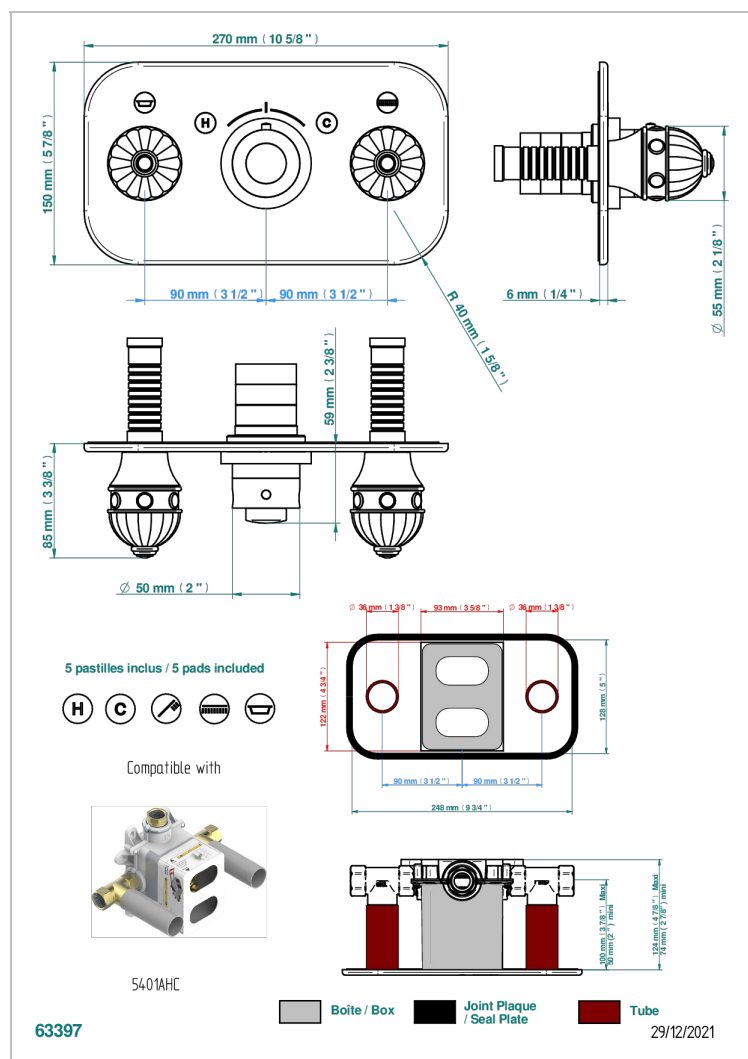

# CHEVERNY MALACHITE

A1S-5401BEH

THG  
PARIS

Trim for thermostatic mixer with 2 valves item to be installed horizontal . to adapt on 5 401AHC or 5 401AHM

## CHARACTERISTIC

- Cheverny Malachite
- Trim for thermostatic mixer with 2 valves item to be installed horizontal . to adapt on 5 401AHC or 5 401AHM

## RELATED SKU'S

- Ref. G00-5401AHC 3/4" THG thermostat, 60 l/mn with two valves with wax cartridge delivered with a built-in box, without trim - to be installed horizontal ( for installation with cross handle)
- Ref. G00-5401AHM 3/4" THG thermostat, 60 l/mn with two valves with wax cartridge delivered with a built-in box, without trim - to be installed horizontal ( for installation with lever handle)