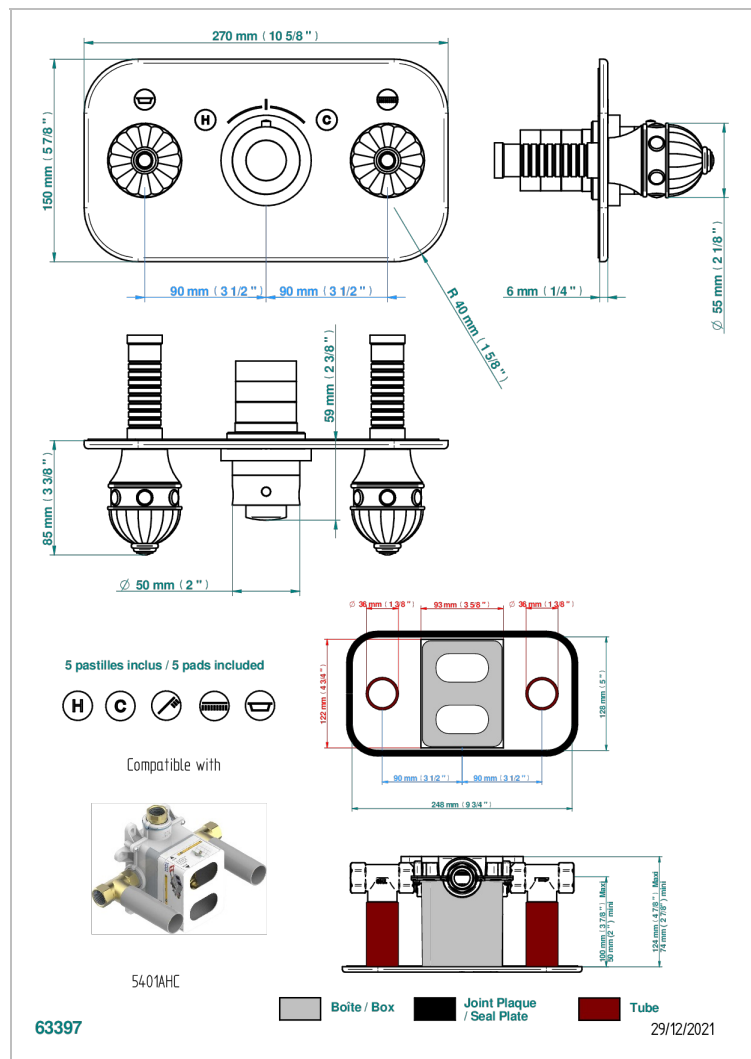

Trim for thermostatic mixer with 2 valves item to be installed horizontal . to adapt on 5 401AHC or 5 401AHM

CARACTERÍSTICAS

- Amboise Malaquita
- Trim for thermostatic mixer with 2 valves item to be installed horizontal . to adapt on 5 401AHC or 5 401AHM