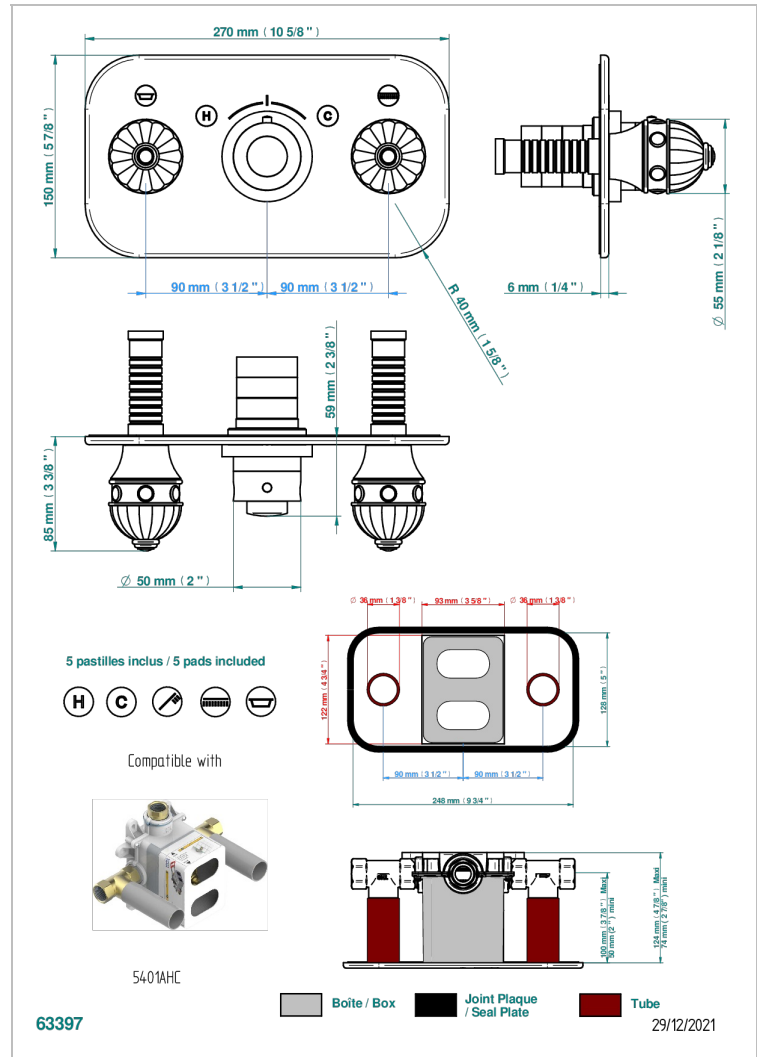

# AMBOISE MALACHITE

A1J-5401BEH

THG  
PARIS

Trim for THG thermostat with 2 valves ref. 5 401AHM/US rough part supplied with fixing box , item to be installed horizontal

## CHARACTERISTIC

- Amboise Malachite
- Trim for THG thermostat with 2 valves ref. 5 401AHM/US rough part supplied with fixing box , item to be installed horizontal