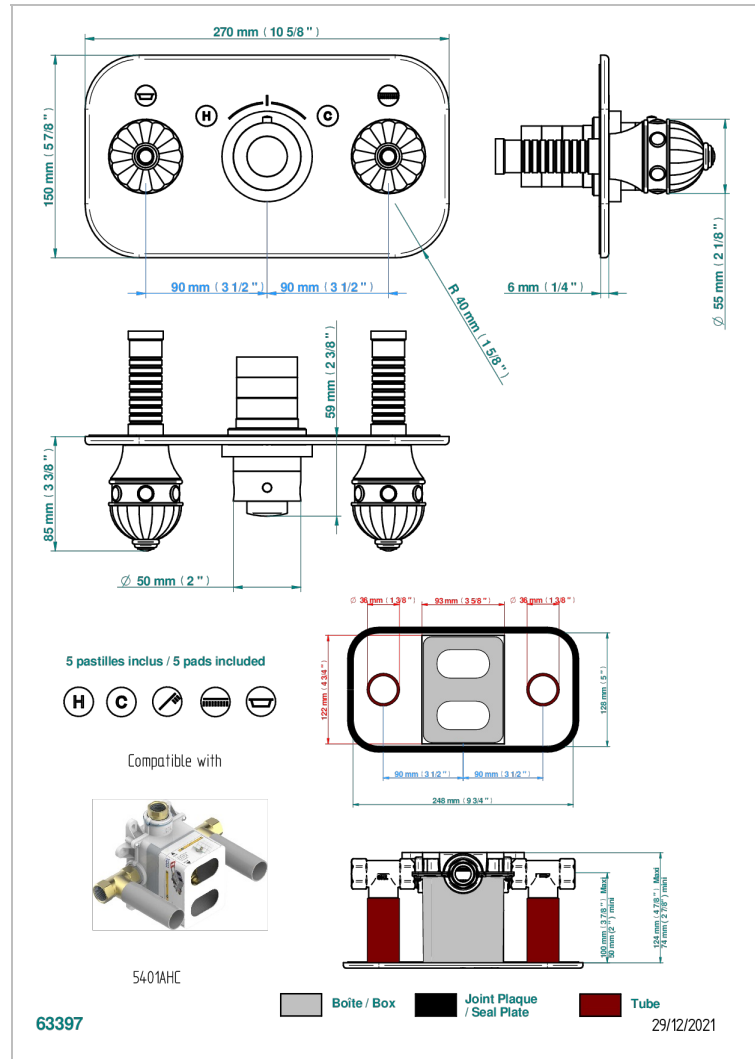

# AMBOISE MALAQUITA

A1J-5401BEH

THG  
PARIS

Trim for thermostatic mixer with 2 valves item to be installed horizontal . to adapt on 5 401AHC or 5 401AHM

## CARACTERÍSTICAS

- Amboise Malaquita
- Trim for thermostatic mixer with 2 valves item to be installed horizontal . to adapt on 5 401AHC or 5 401AHM

## PRODUCTOS RELACIONADOS

- Ref. G00-5401AHC 3/4" THG thermostat, 60 l/mn with two valves with wax cartridge delivered with a built-in box, without trim - to be installed horizontal ( for installation with cross handle)
- Ref. G00-5401AHM 3/4" THG thermostat, 60 l/mn with two valves with wax cartridge delivered with a built-in box, without trim - to be installed horizontal ( for installation with lever handle)