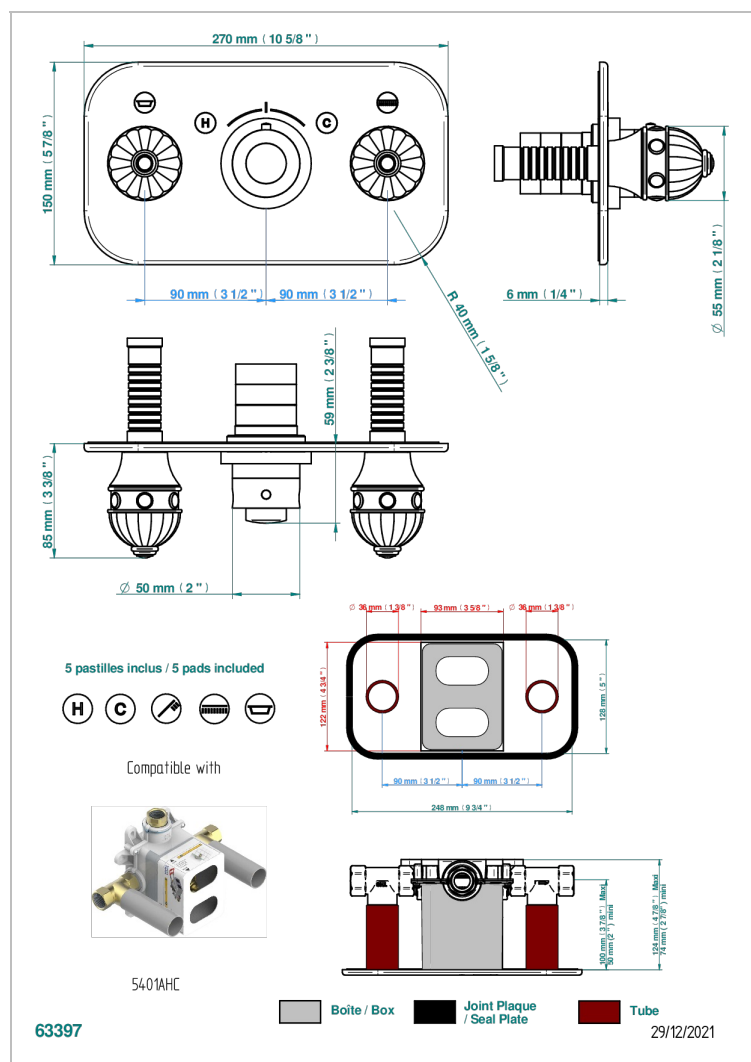

# AMBOISE MALACHITE

A1J-5401BEH

THG  
PARIS

Trim for thermostatic mixer with 2 valves item to be installed horizontal . to adapt on 5 401AHC or 5 401AHM

## CHARACTERISTIC

- Amboise Malachite
- Trim for thermostatic mixer with 2 valves item to be installed horizontal . to adapt on 5 401AHC or 5 401AHM

## RELATED SKU'S

- Ref. G00-5401AHC 3/4" THG thermostat, 60 l/mn with two valves with wax cartridge delivered with a built-in box, without trim - to be installed horizontal ( for installation with cross handle)
- Ref. G00-5401AHM 3/4" THG thermostat, 60 l/mn with two valves with wax cartridge delivered with a built-in box, without trim - to be installed horizontal ( for installation with lever handle)