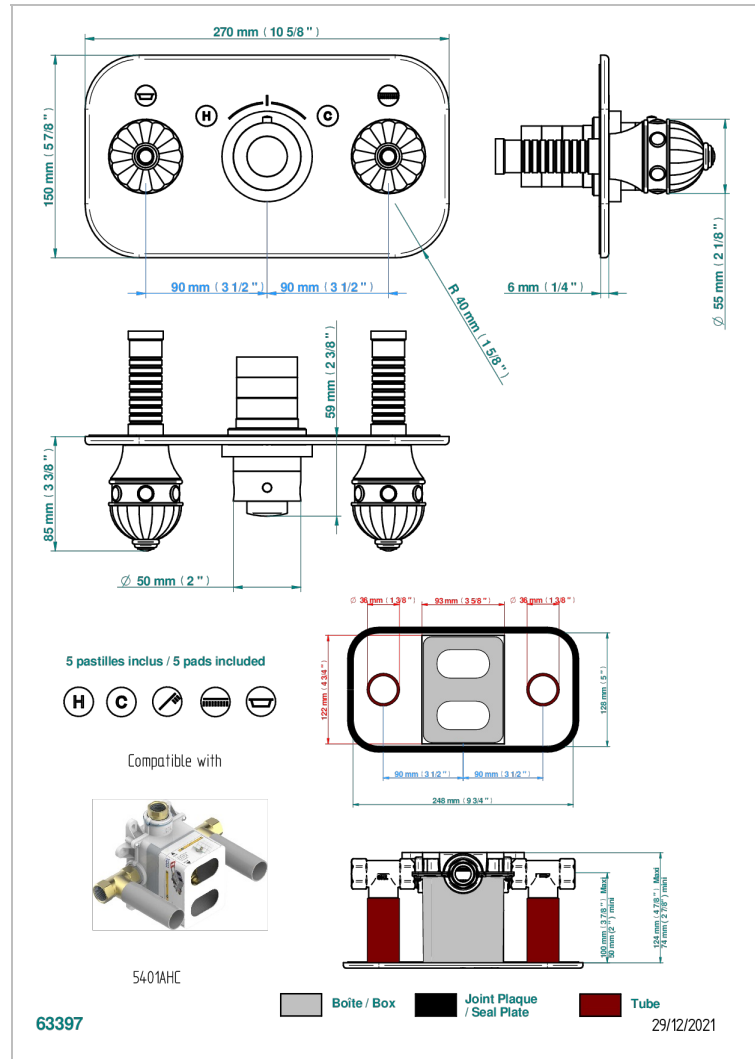

AMBOISE MALAQUITA

A1J-5401BEH

THG
PARIS

Trim for thermostatic mixer with 2 valves item to be installed horizontal . to adapt on 5 401AHC or 5 401AHM

CARACTERÍSTICAS

- Amboise Malaquita
- Trim for thermostatic mixer with 2 valves item to be installed horizontal . to adapt on 5 401AHC or 5 401AHM

PRODUCTOS RELACIONADOS

- Ref. G00-5401AHC 3/4" THG thermostat, 60 l/mn with two valves with wax cartridge delivered with a built-in box, without trim - to be installed horizontal (for installation with cross handle)
- Ref. G00-5401AHM 3/4" THG thermostat, 60 l/mn with two valves with wax cartridge delivered with a built-in box, without trim - to be installed horizontal (for installation with lever handle)