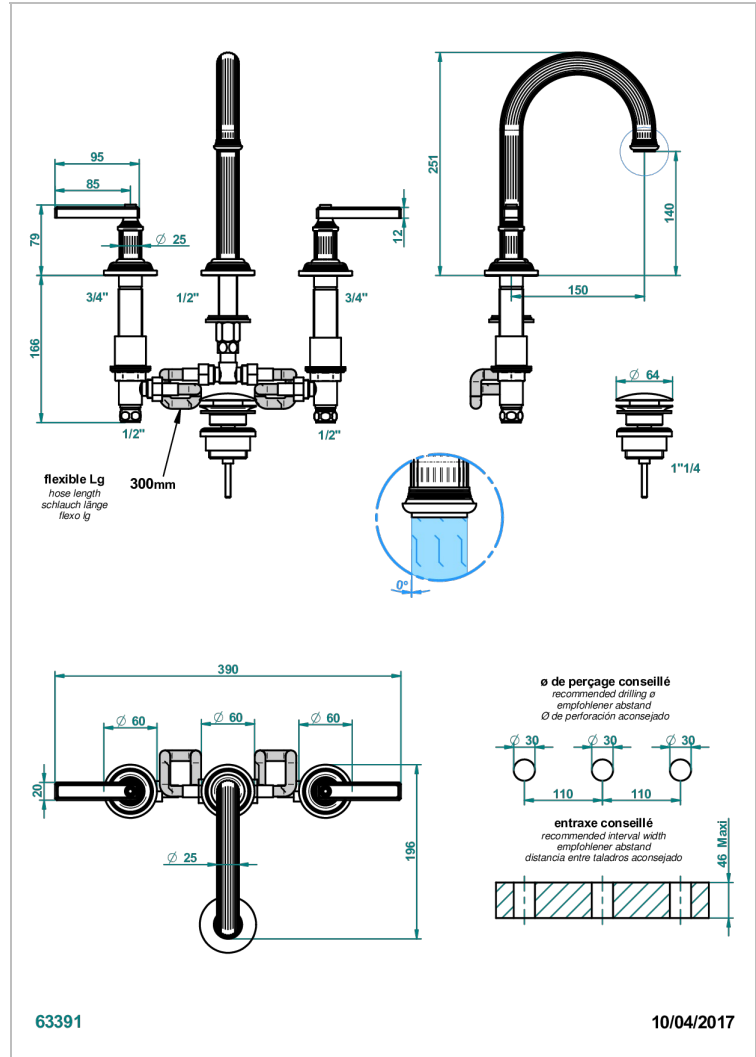

GRAND CENTRAL BLACK ONYX WITH LEVER

U9N-152M

Rim mounted 3-hole basin mixer with waste, for marble high spout

CHARACTERISTIC

- ACS : 18ACCLY393
- NF : NF EN 200 - IA - Chrome
- SVGW-SSIGE : 1901-6813

STANDARDS