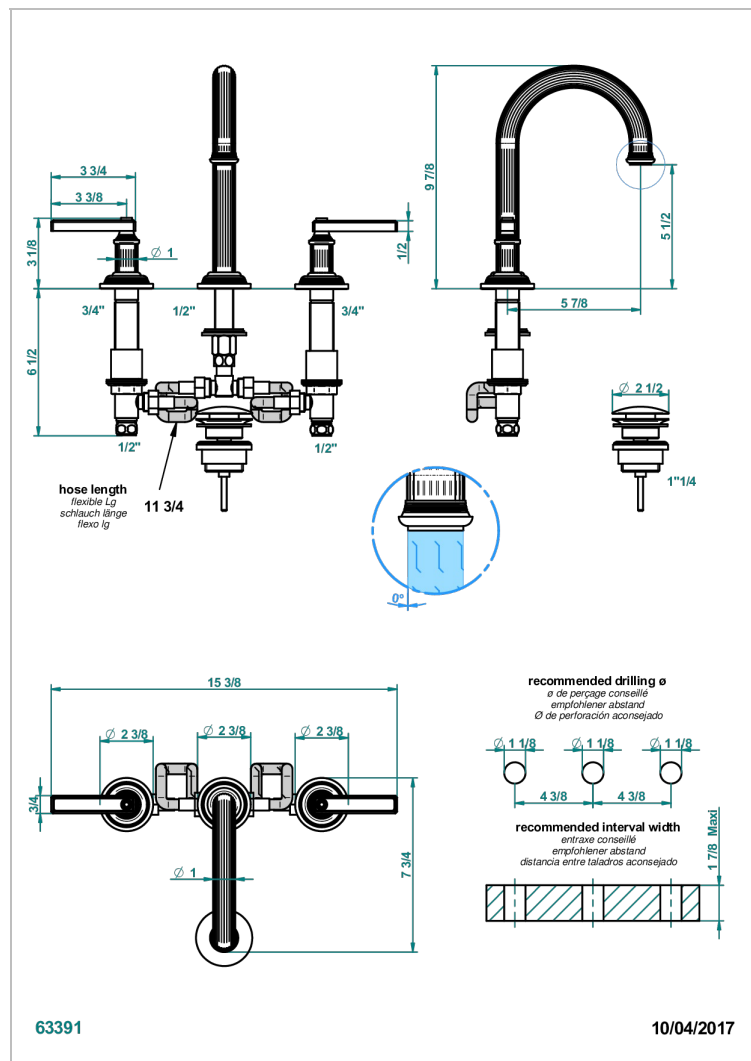

GRAND CENTRAL BLACK ONYX WITH LEVER

U9N-152M

Rim mounted 3-hole basin mixer with waste, for marble high spout

CHARACTERISTIC

- ACS : 18ACCLY393
- NF : NF EN 200 - IA - Chrome
- SVGW-SSIGE : 1901-6813

STANDARDS