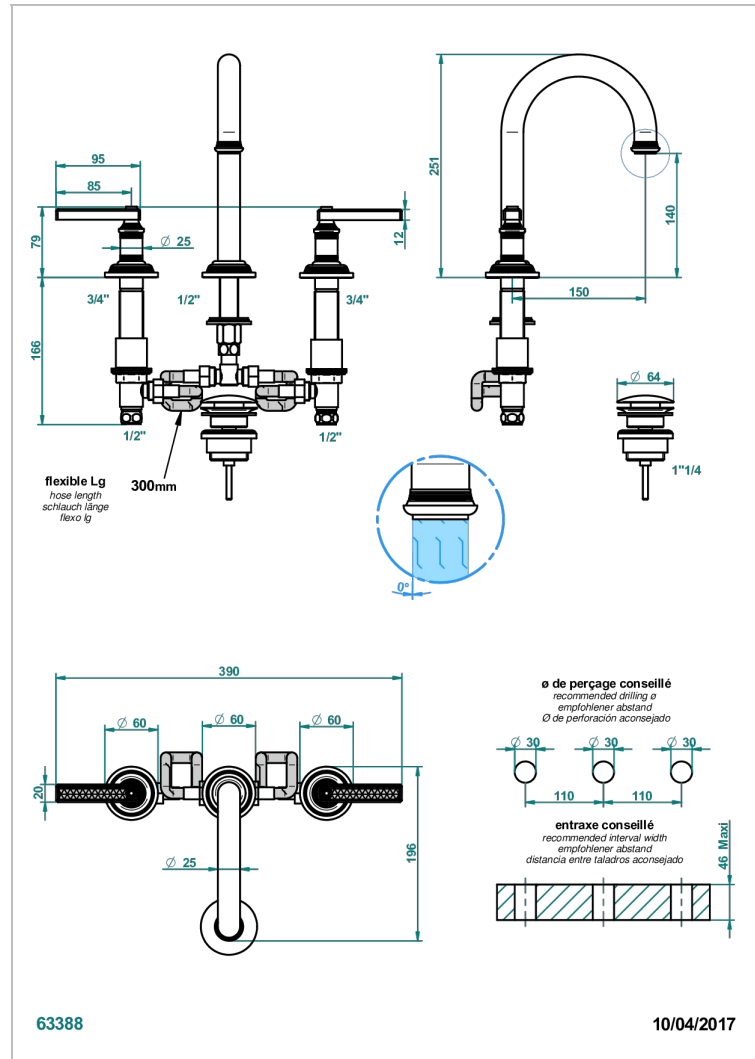

# WEST COAST WITH GUILLOCHE DECOR WITH LEVER

U9D-152M

Rim mounted 3-hole basin mixer with waste, for marble high spout

## CHARACTERISTIC

- ACS : 18ACCLY393
- NF : NF EN 200 - IA - Chrome
- SVGW-SSIGE : 1901-6813