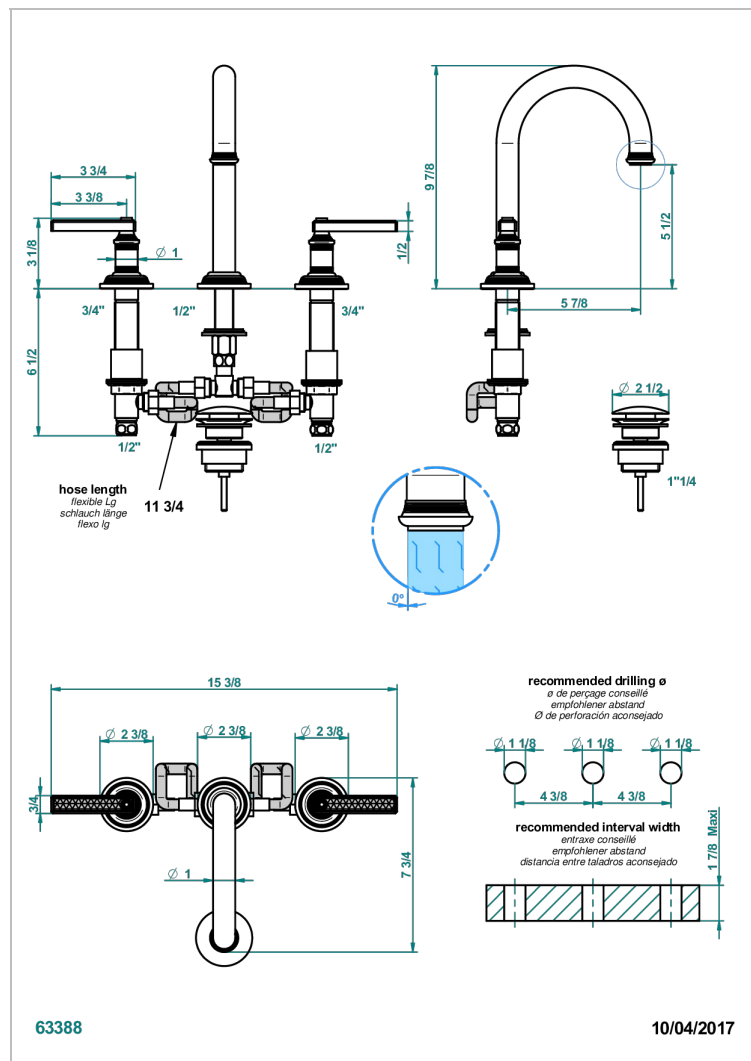

WEST COAST WITH GUILLOCHE DECOR WITH LEVER

U9D-152M

Rim mounted 3-hole basin mixer with waste, for marble high spout

CHARACTERISTIC

- ACS : 18ACCLY393
- NF : NF EN 200 - IA - Chrome
- SVGW-SSIGE : 1901-6813