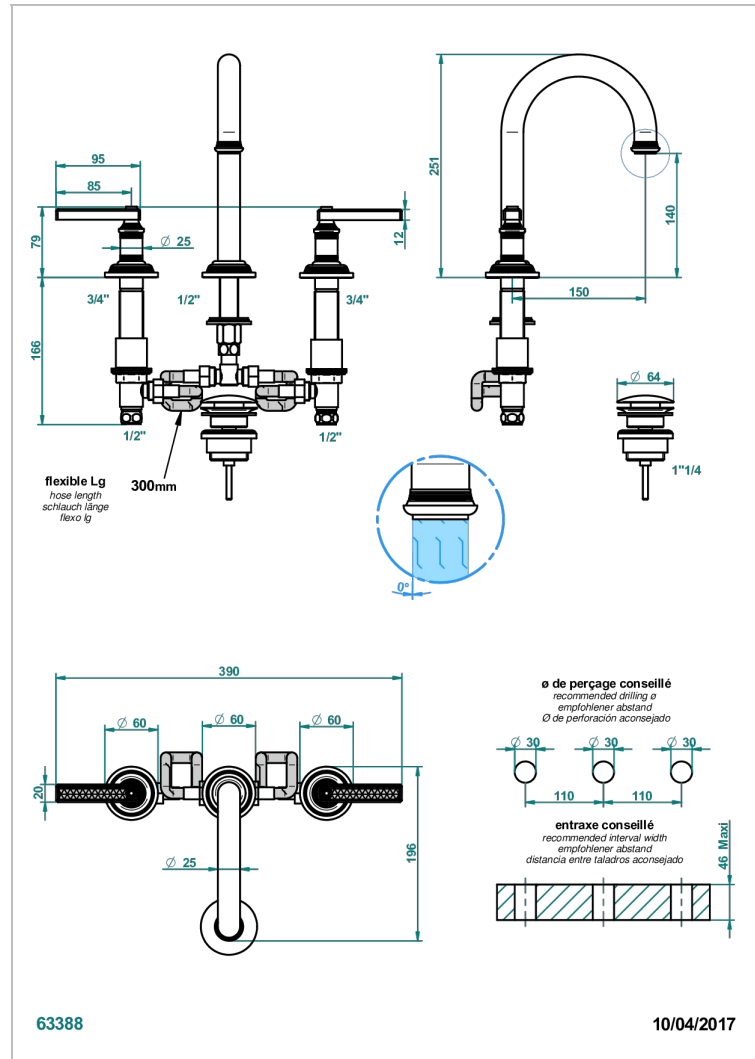

WEST COAST WITH GUILLOCHE DECOR WITH LEVER

U9D-152M

Rim mounted 3-hole basin mixer with waste, for marble high spout

CHARACTERISTIC

- ACS : 18ACCLY393
- NF : NF EN 200 - IA - Chrome
- SVGW-SSIGE : 1901-6813