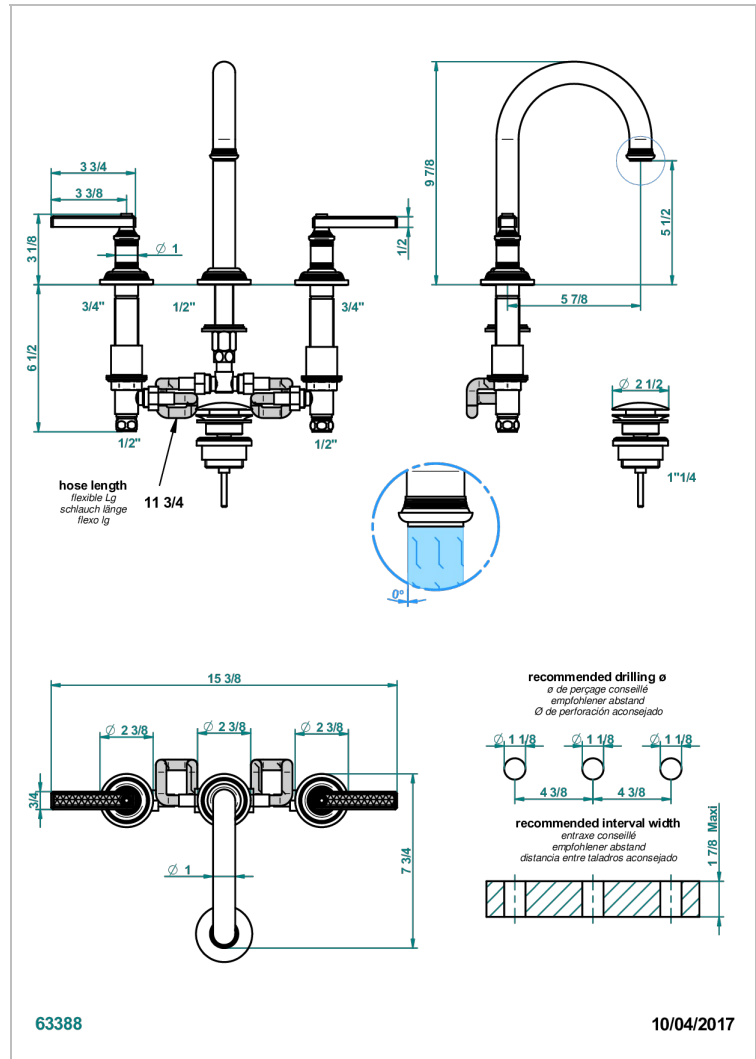

WEST COAST WITH GUILLOCHE DECOR WITH LEVER

U9D-152M

Rim mounted 3-hole basin mixer with waste, for marble high spout

CHARACTERISTIC

- ACS : 18ACCLY393
- NF : NF EN 200 - IA - Chrome
- SVGW-SSIGE : 1901-6813