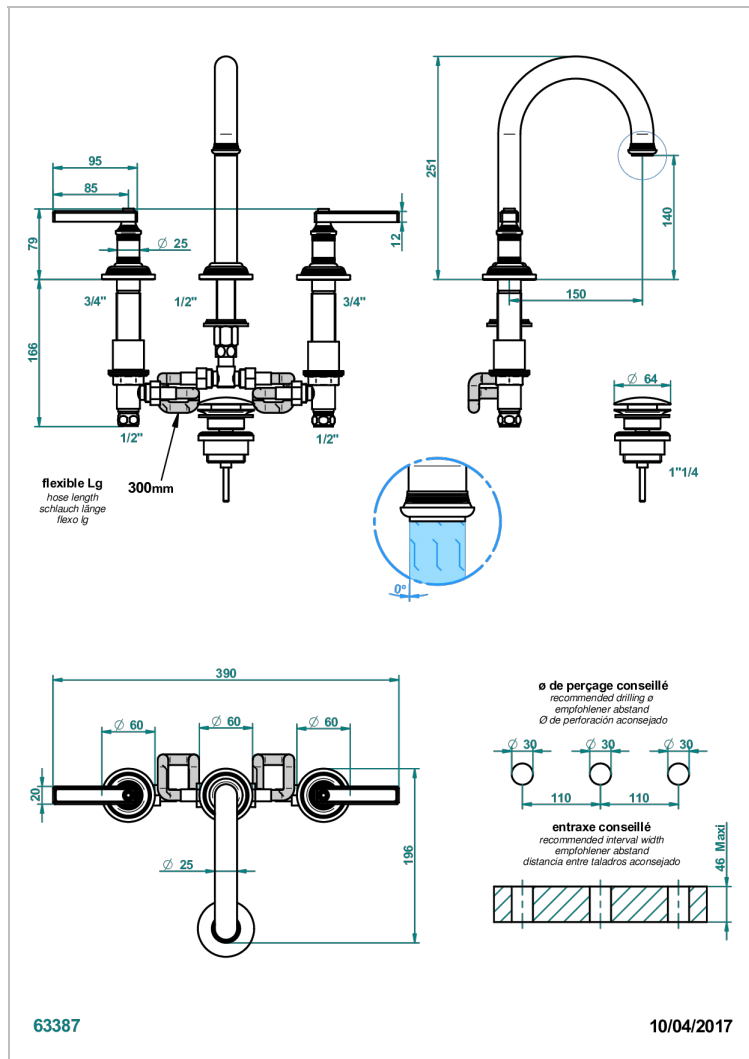

WEST COAST WHITE ONYX WITH LEVER HANDLES

U9H-152M

Rim mounted 3-hole basin mixer with waste, for marble high spout

CHARACTERISTIC

- ACS : 18ACCLY393
- NF : NF EN 200 - IA - Chrome
- SVGW-SSIGE : 1901-6813