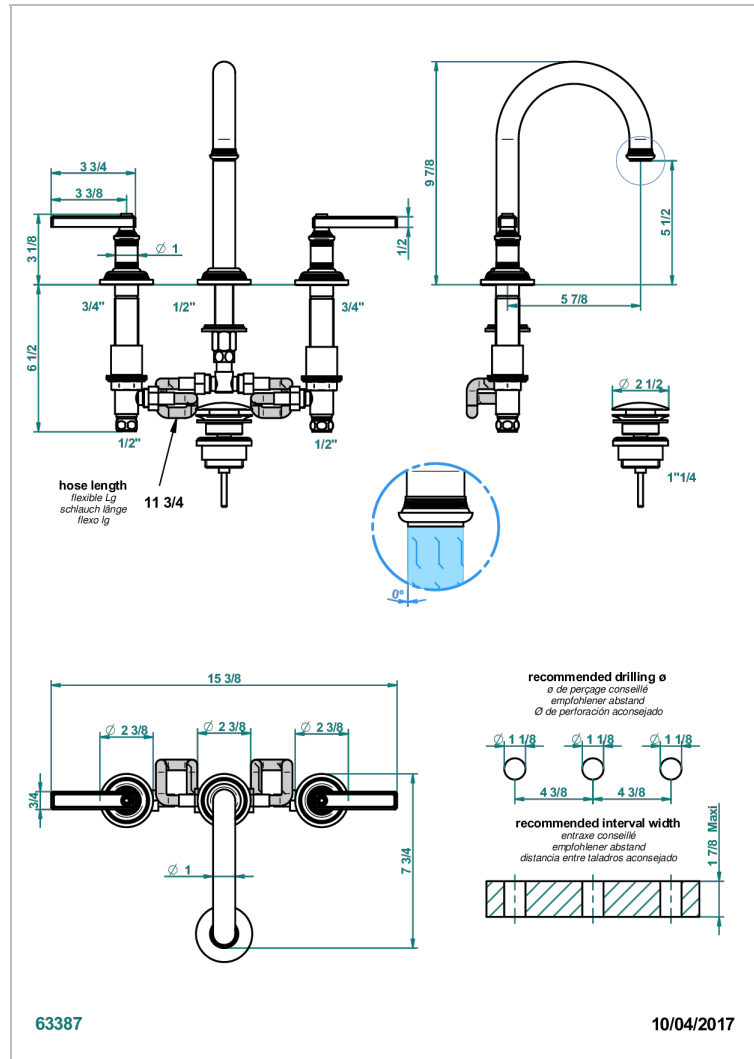

WEST COAST WHITE ONYX WITH LEVER HANDLES

U9H-152M

Rim mounted 3-hole basin mixer with waste, for marble high spout

CHARACTERISTIC

- ACS : 18ACCLY393
- NF : NF EN 200 - IA - Chrome
- SVGW-SSIGE : 1901-6813