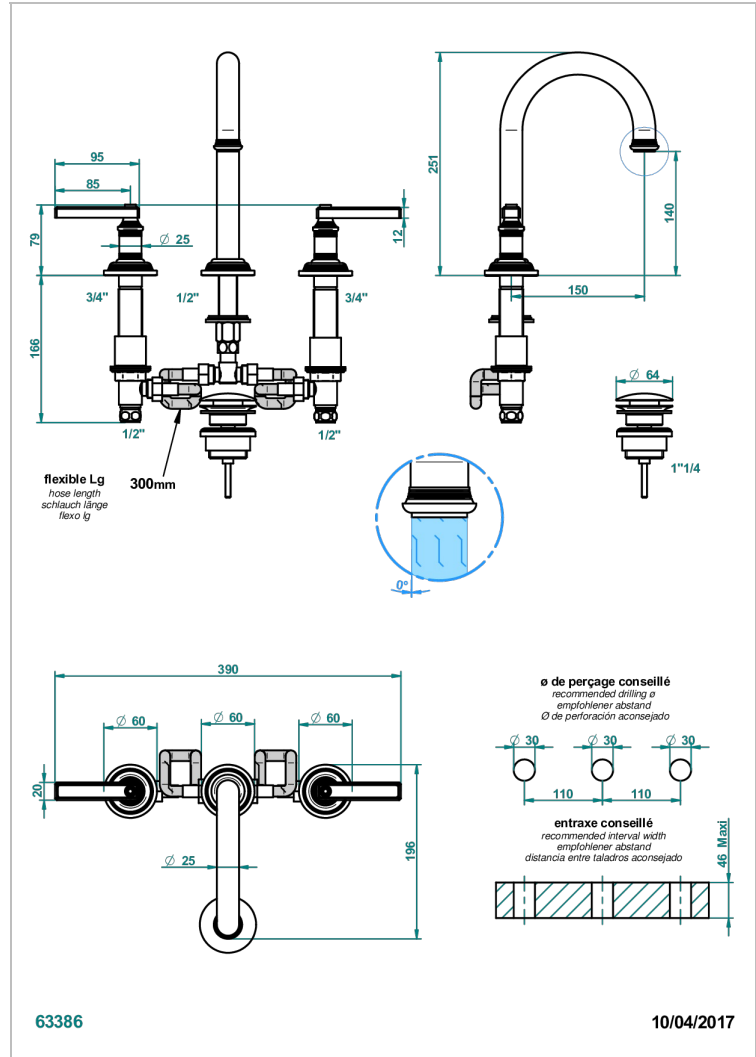

WEST COAST BLACK ONYX WITH LEVER

U9F-152M

Rim mounted 3-hole basin mixer with waste, for marble high spout

CHARACTERISTIC

- ACS : 18ACCLY393
- NF : NF EN 200 - IA - Chrome
- SVGW-SSIGE : 1901-6813

STANDARDS