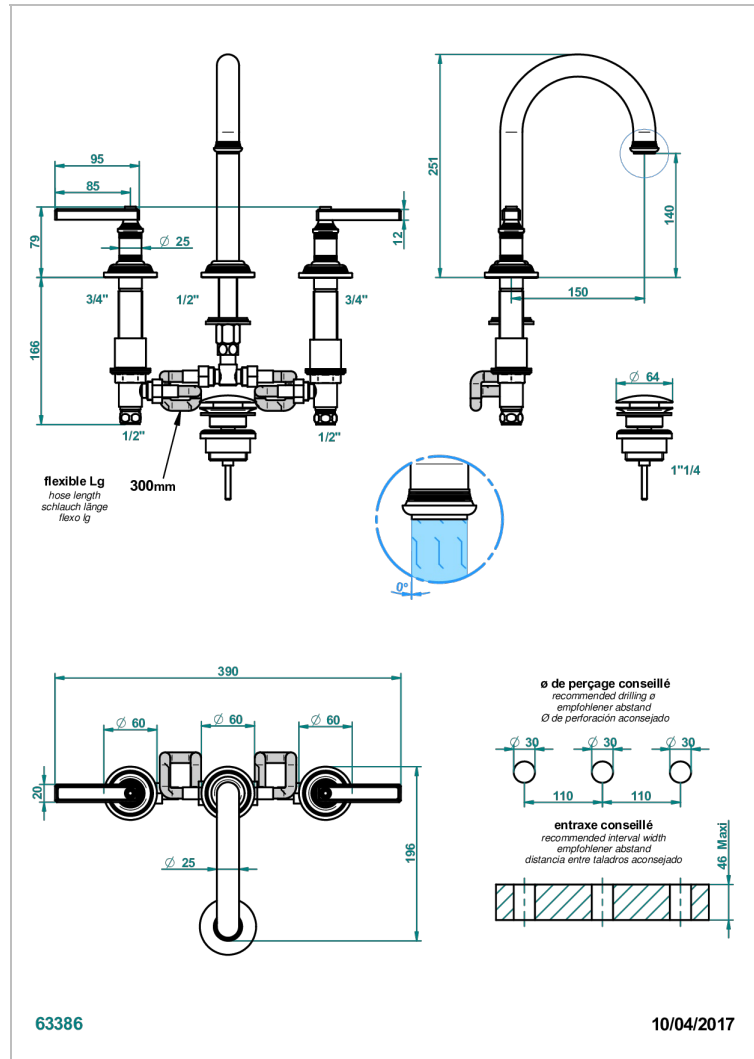

WEST COAST BLACK ONYX WITH LEVER

U9F-152M

Rim mounted 3-hole basin mixer with waste, for marble high spout

CHARACTERISTIC

- ACS : 18ACCLY393
- NF : NF EN 200 - IA - Chrome
- SVGW-SSIGE : 1901-6813

STANDARDS