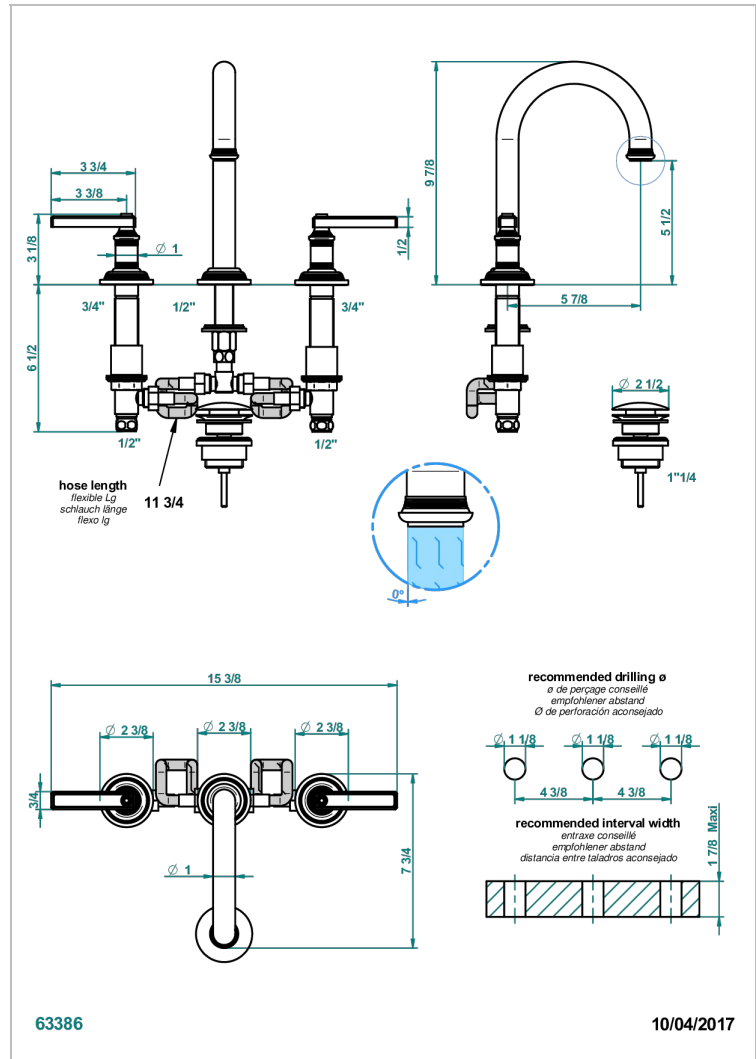

WEST COAST BLACK ONYX WITH LEVER

U9F-152M

Rim mounted 3-hole basin mixer with waste, for marble high spout

CHARACTERISTIC

- ACS : 18ACCLY393
- NF : NF EN 200 - IA - Chrome
- SVGW-SSIGE : 1901-6813

STANDARDS