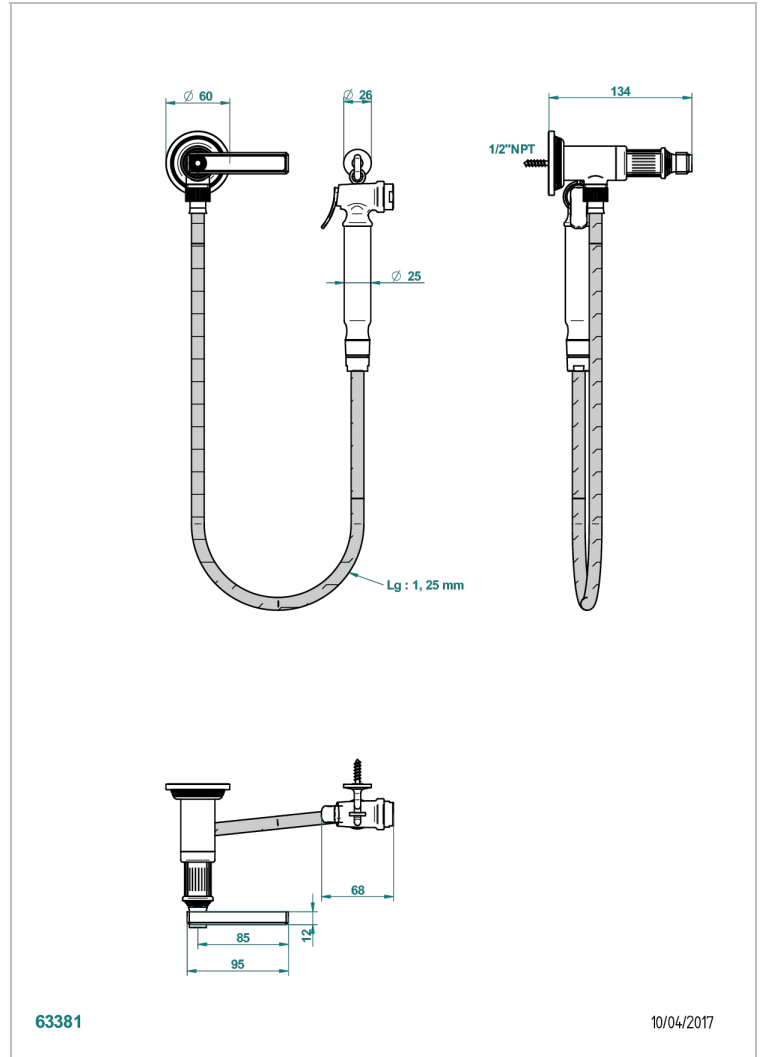

GRAND CENTRAL WHITE ONYX WITH LEVER HANDLES

U9S-5840/8US

Handheld spray bidet with hose, elbow and hook

63381

10/04/2017

CHARACTERISTIC

- Grand central White Onyx with lever handles
- Handheld spray bidet with hose, elbow and hook

AVAILABLE FINITIONS

- Chrome polished - A02
- Gold polished - F01
- Nickel polished - B01