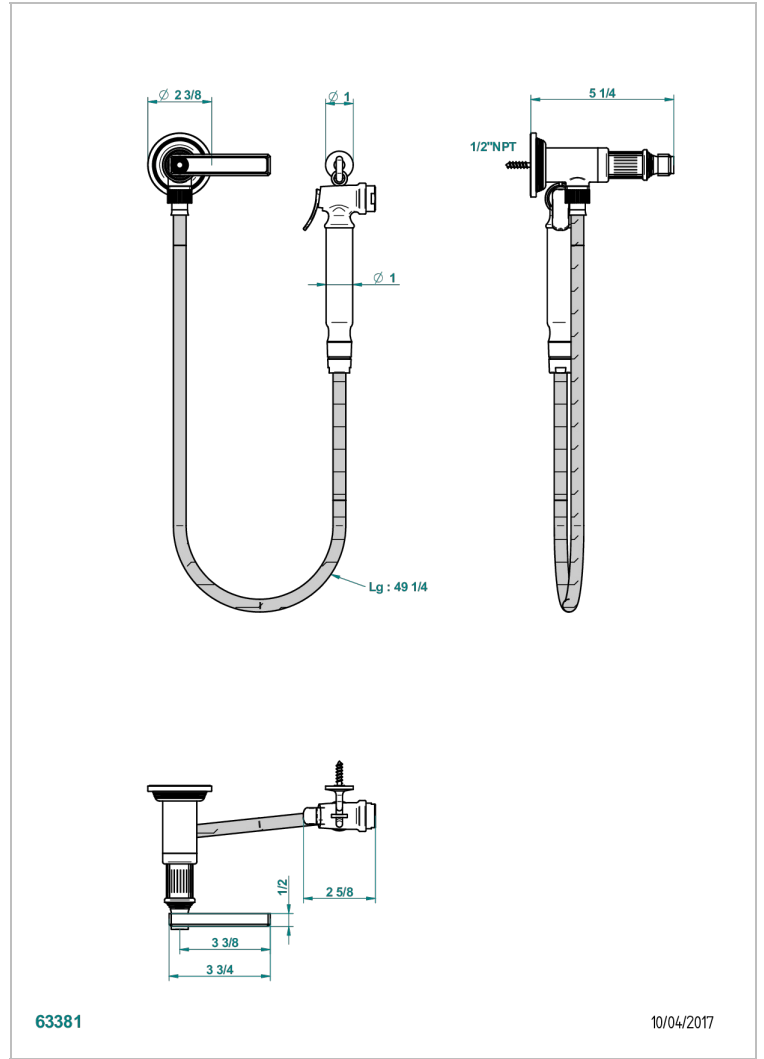

GRAND CENTRAL WHITE ONYX WITH LEVER HANDLES

U9S-5840/8US

Handheld spray bidet with hose, elbow and hook

CHARACTERISTIC

- Grand central White Onyx with lever handles
- Handheld spray bidet with hose, elbow and hook

AVAILABLE FINITIONS

- Chrome polished - A02
- Gold polished - F01
- Nickel polished - B01