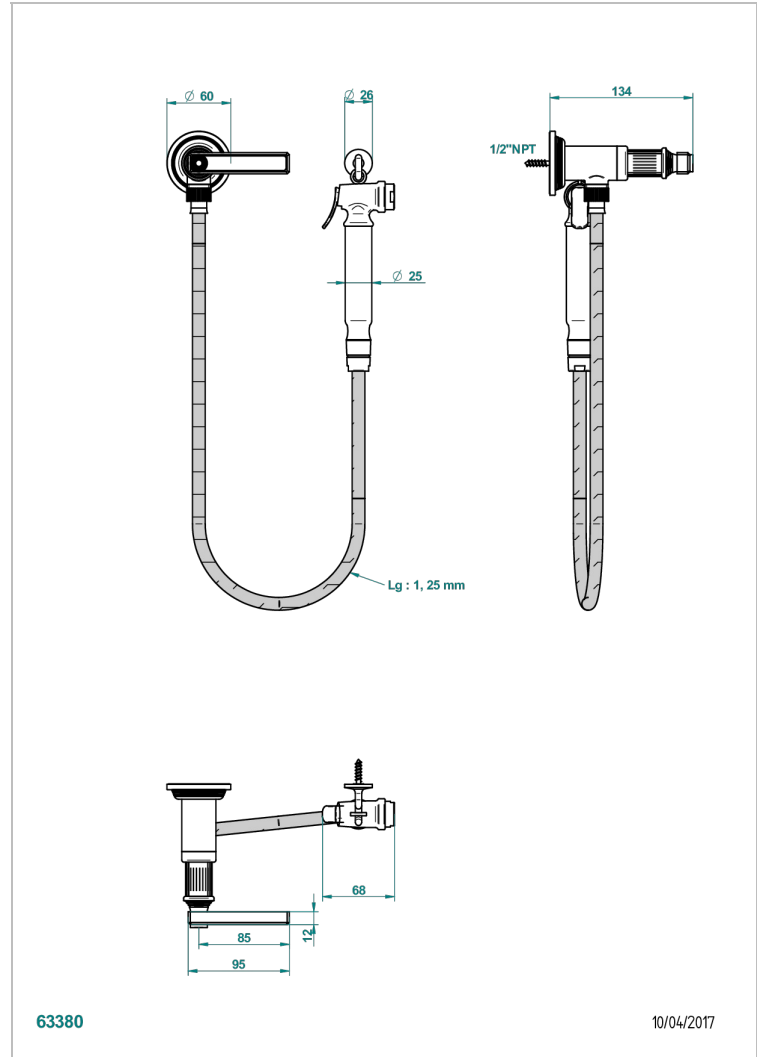

GRAND CENTRAL BLACK ONYX WITH LEVER HANDLES

U9N-5840/8US

Handheld spray bidet with hose, elbow and hook

63380

10/04/2017

CHARACTERISTIC

- Grand central Black Onyx with lever handles
- Handheld spray bidet with hose, elbow and hook

AVAILABLE FINITIONS

- Chrome polished - A02
- Gold polished - F01
- Nickel polished - B01